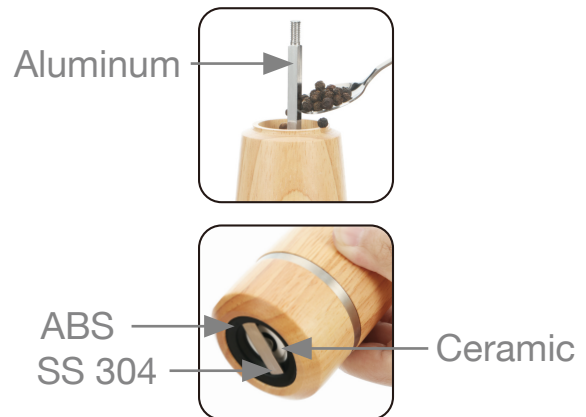

# CROWNE RING

## SALT/PEPPER MILLS

### WOOD DESIGN

The CROWNE RING set of mills and shakers is new and elegant, with three real woods all including a distinctive stainless-steel ring. The mills feature a large grinding wheel and lifetime ceramic mechanism for that unforgettable fresh ground flavor. The zinc alloy knob not only adjusts the grind from fine to coarse, the S and P on top tell you if it's salt or pepper. Matching salt & pepper shakers complete an attractive set that will draw compliments from your guests.

- Stylish wood salt & pepper mill and shaker set.
- Unique stainless-steel ring.
- Convenient S and P on the zinc alloy knob.
- Lifetime ceramic mechanism.
- Three real woods available: Acacia, Beech, Rubberwood.