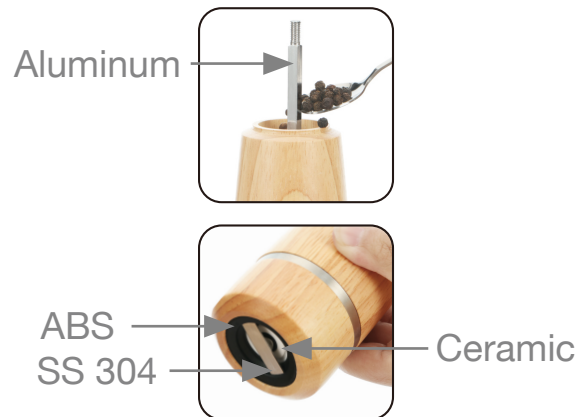

# CROWNE RING

### WOOD DESIGN

The CROWNE RING set of mills and shakers is new and elegant, with three real woods all including a distinctive stainless-steel ring. The mills feature a large grinding wheel and lifetime ceramic mechanism for that unforgettable fresh ground flavor. The zinc alloy knob not only adjusts the grind from fine to coarse, the S and P on top tell you if it's salt or pepper. Matching salt & pepper shakers complete an attractive set that will draw compliments from your guests.

- Stylish wood salt & pepper mill and shaker set.
- Unique stainless-steel ring.
- Convenient S and P on the zinc alloy knob.
- Lifetime ceramic mechanism.
- Three real woods available: Acacia, Beech, Rubberwood.