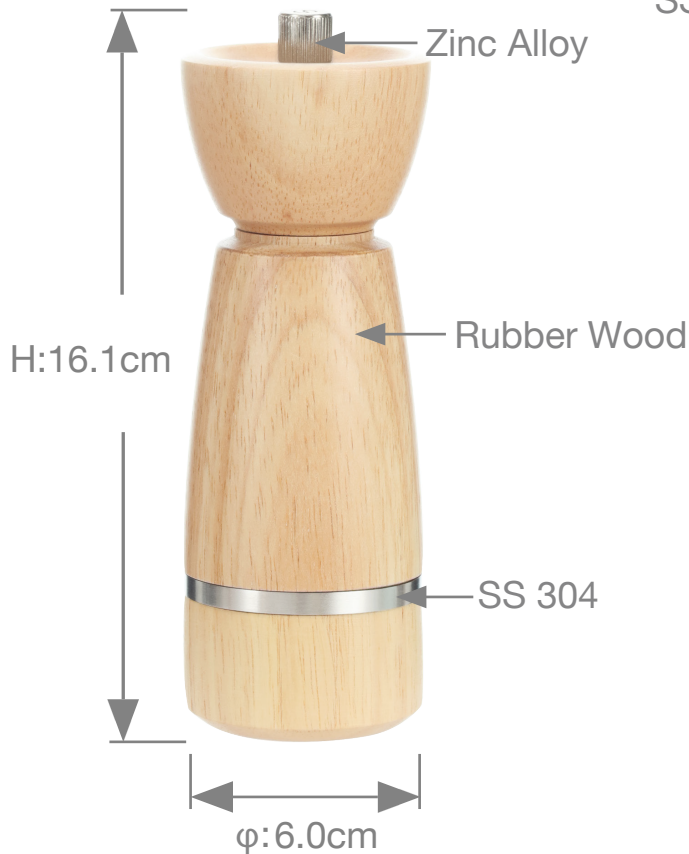

The CROWNE RING set of mills and shakers is new and elegant, with three real woods all including a distinctive stainless-steel ring. The mills feature a large grinding wheel and lifetime ceramic mechanism for that unforgettable fresh ground flavor. The zinc alloy knob not only adjusts the grind from fine to coarse, the S and P on top tell you if it's salt or pepper. Matching salt & pepper shakers complete an attractive set that will draw compliments from your guests.

- Stylish wood salt & pepper mill and shaker set.
- Unique stainless-steel ring.
- Convenient S and P on the zinc alloy knob.
- Lifetime ceramic mechanism.
- Three real woods available: Acacia, Beech, Rubberwood.