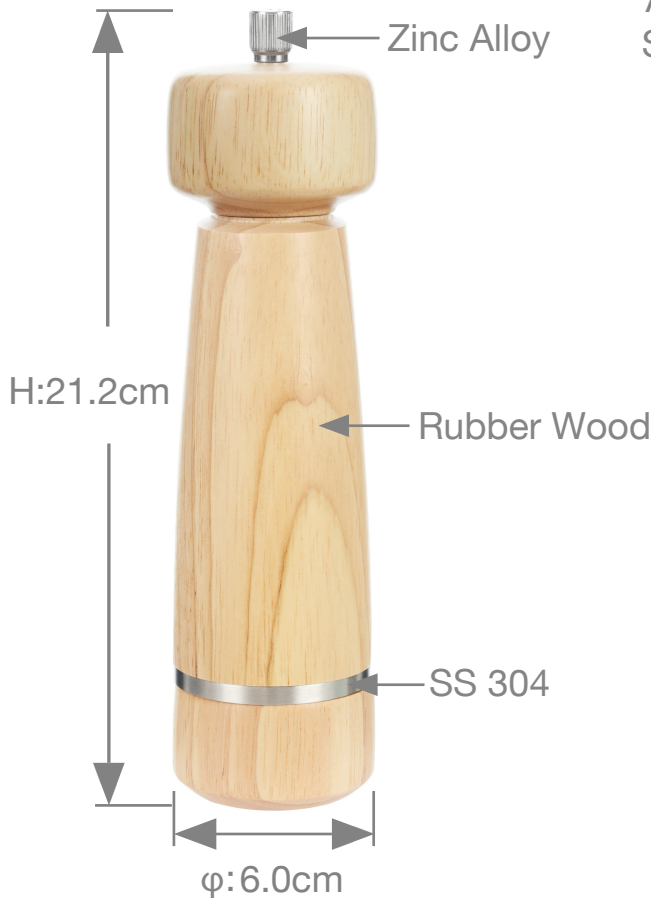

# MONARCH RING

## SALT/PEPPER MILLS

### WOOD DESIGN

Freshly ground salt and pepper can't be beat for flavor. And our MONARCH series can't be beat for style and function. The zinc alloy knob on the 6-inch or 8-inch mills not only adjusts the grind from fine to coarse, the S and P on top tell you if it's salt or pepper. The large and comfortable top makes grinding a pleasure. Completing the set are 5-inch salt and pepper shakers for those more casual times. Adding to the elegance is a unique stainless-steel ring, a classic touch for wood.

- Stylish wood salt & pepper mill and shaker set.
- Unique stainless-steel ring.
- Convenient S and P on the zinc alloy knob.
- Lifetime ceramic mechanism.
- Three real woods available: Acacia, Beech, Rubberwood.