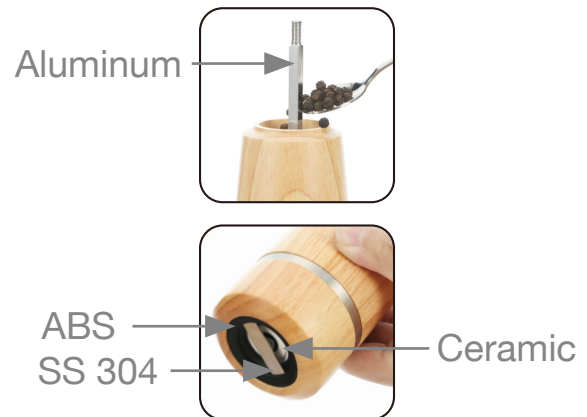

Freshly ground salt and pepper can't be beat for flavor. And our MONARCH series can't be beat for style and function. The zinc alloy knob on the 6-inch or 8-inch mills not only adjusts the grind from fine to coarse, the S and P on top tell you if it's salt or pepper. The large and comfortable top makes grinding a pleasure. Completing the set are 5-inch salt and pepper shakers for those more casual times. Adding to the elegance is a unique stainless-steel ring, a classic touch for wood.

- Stylish wood salt & pepper mill and shaker set.
- Unique stainless-steel ring.
- Convenient S and P on the zinc alloy knob.
- Lifetime ceramic mechanism.
- Three real woods available: Acacia, Beech, Rubberwood.