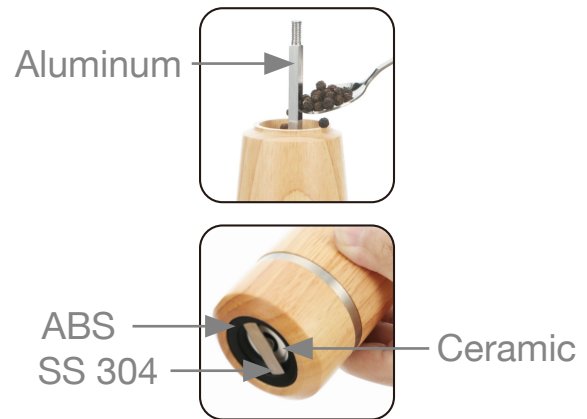

# MONARCH RING

## SALT/PEPPER MILLS

### WOOD DESIGN

Freshly ground salt and pepper can't be beat for flavor. And our MONARCH series can't be beat for style and function. The zinc alloy knob on the 6-inch or 8-inch mills not only adjusts the grind from fine to coarse, the S and P on top tell you if it's salt or pepper. The large and comfortable top makes grinding a pleasure. Completing the set are 5-inch salt and pepper shakers for those more casual times. Adding to the elegance is a unique stainless-steel ring, a classic touch for wood.

- Stylish wood salt & pepper mill and shaker set.
- Unique stainless-steel ring.
- Convenient S and P on the zinc alloy knob.
- Lifetime ceramic mechanism.
- Three real woods available: Acacia, Beech, Rubberwood.