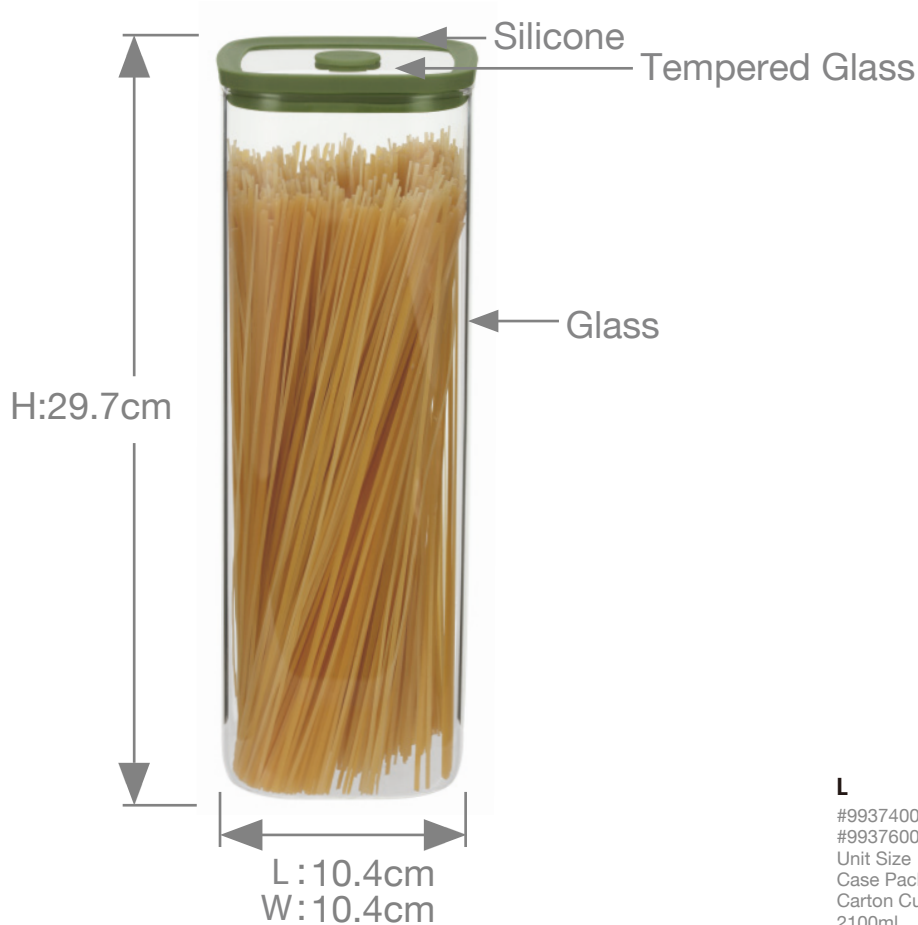

TOUGH LID

EFFICIENT BOROSILICATE STORAGE

NO-PLASTIC DESIGN

The TOUGH LID square storage jar uses three simple materials – borosilicate glass, silicone, and tempered glass. This neat and efficient square jar with rounded corners will look good on your shelf, and the high-quality silicone seal and valve will treat your stored items with the care they deserve.

- Borosilicate storage with tempered glass lid.
- Vacuum seal silicone valve.
- Three available sizes.

L
 #99374001 Vibrant Forest
 #99376001 Dune Rose
 Unit Size 10.4x10.4x29.7cm
 Case Pack 12
 Carton Cube 0.068m³
 2100ml