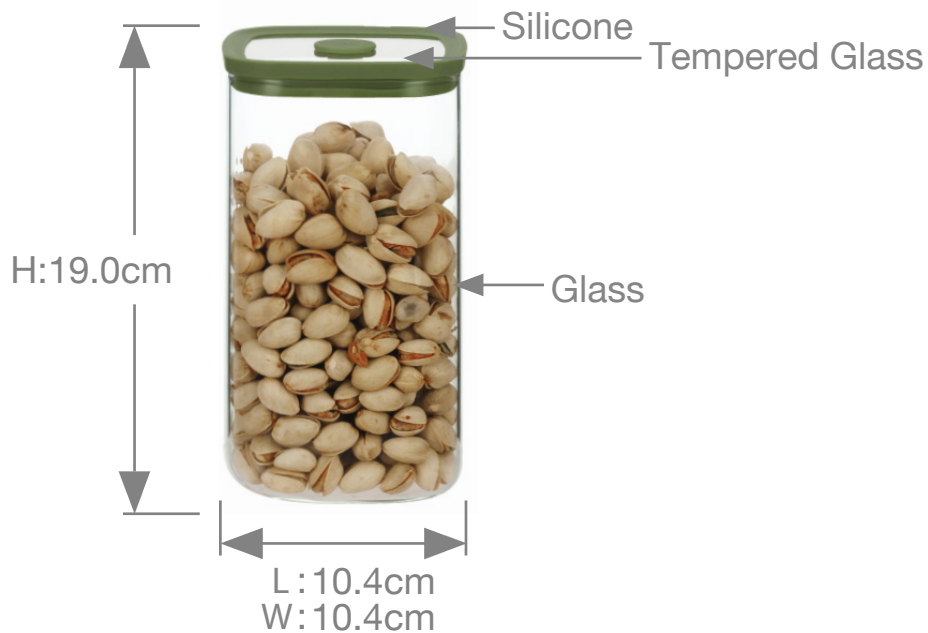

- Borosilicate storage with tempered glass lid.
- Vacuum seal silicone valve.
- Three available sizes.

L
 #99374001 Vibrant Forest
 #99376001 Dune Rose
 Unit Size 10.4x10.4x29.7cm
 Case Pack 12
 Carton Cube 0.068m³
 2100ml

TOUGH LID

EFFICIENT BOROSILICATE STORAGE

NO-PLASTIC DESIGN

The TOUGH LID square storage jar uses three simple materials – borosilicate glass, silicone, and tempered glass. This neat and efficient square jar with rounded corners will look good on your shelf, and the high-quality silicone seal and valve will treat your stored items with the care they deserve.

- Borosilicate storage with tempered glass lid.
- Vacuum seal silicone valve.
- Three available sizes.

M

#99374002 Vibrant Forest
 #99376002 Dune Rose
 Unit Size 10.4x10.4x19.0cm
 Case Pack 12
 Carton Cube 0.046m³
 1300ml