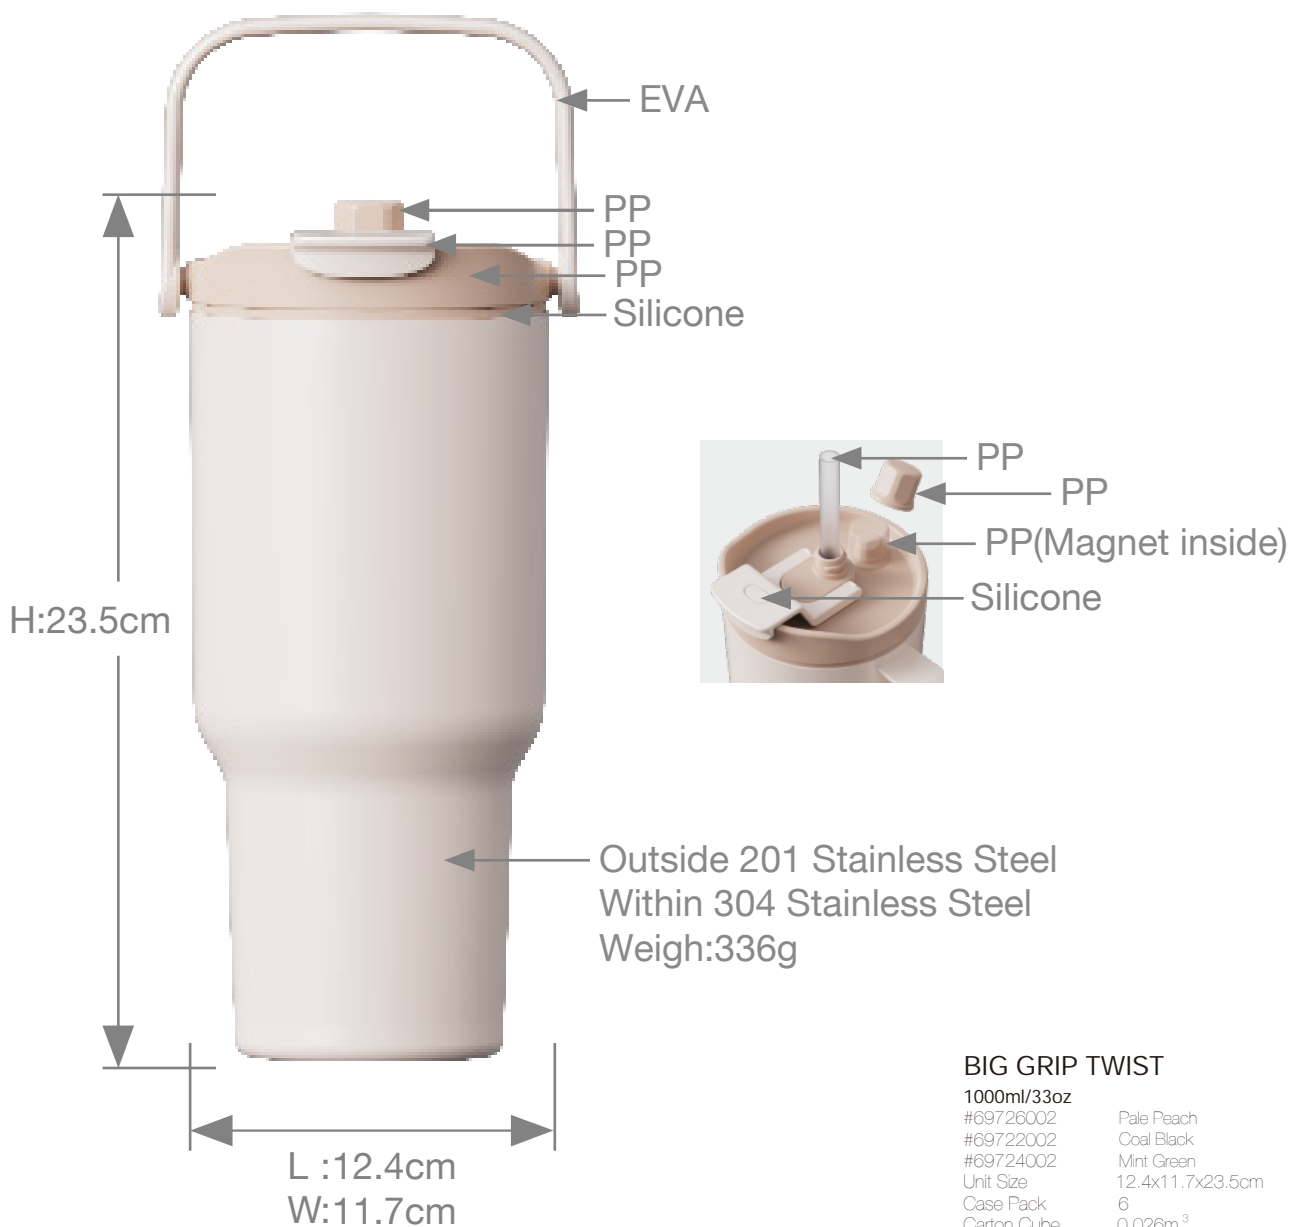

BIG GRIP TWIST

S.S. TUMBLER

- Large capacity stainless-steel tumbler.
- Big and comfortable grip.
- Retractable straw with twist cap.
- Magnetic tab for holding cap.

1200ml/40oz
 #69726001 Pale Peach
 #69722001 Coal Black
 #69724001 Mint Green
 Unit Size 12.4x11.7x27.2cm
 Case Pack 6
 Carton Cube 0.030m³

Item No.	Description	Capacity	Weigh	Color	Packaging	Casa Pack	Master Carton Size/ Cube	20FT	40FT
69726001 69722001 69724001	Water Bottle	1200ml/ 40oz	555g	Pale Peach Coal Black Mint Green	Unit Size 12.4x11.7x27.2cm	6	37.5x27.0x29.5cm/ 0.030m ³	6620	13500

BIG GRIP TWIST

S.S. TUMBLER

- Large capacity stainless-steel tumbler.
- Big and comfortable grip.
- Retractable straw with twist cap.
- Magnetic tab for holding cap.

BIG GRIP TWIST
 1000ml/33oz
 #69726002 Pale Peach
 #69722002 Coal Black
 #69724002 Mint Green
 Unit Size 12.4x11.7x23.5cm
 Case Pack 6
 Carton Cube 0.026m³

Item No.	Description	Capacity	Weigh	Color	Packaging	Casa Pack	Master Carton Size/ Cube	20FT	40FT
69726002 69722002 69724002	Water Bottle	1000ml/ 33oz	442g	Pale Peach Coal Black Mint Green	Unit Size 12.4x11.7x23.5cm	6	37.5x27.0x26.0cm/ 0.026m ³	7638	15577