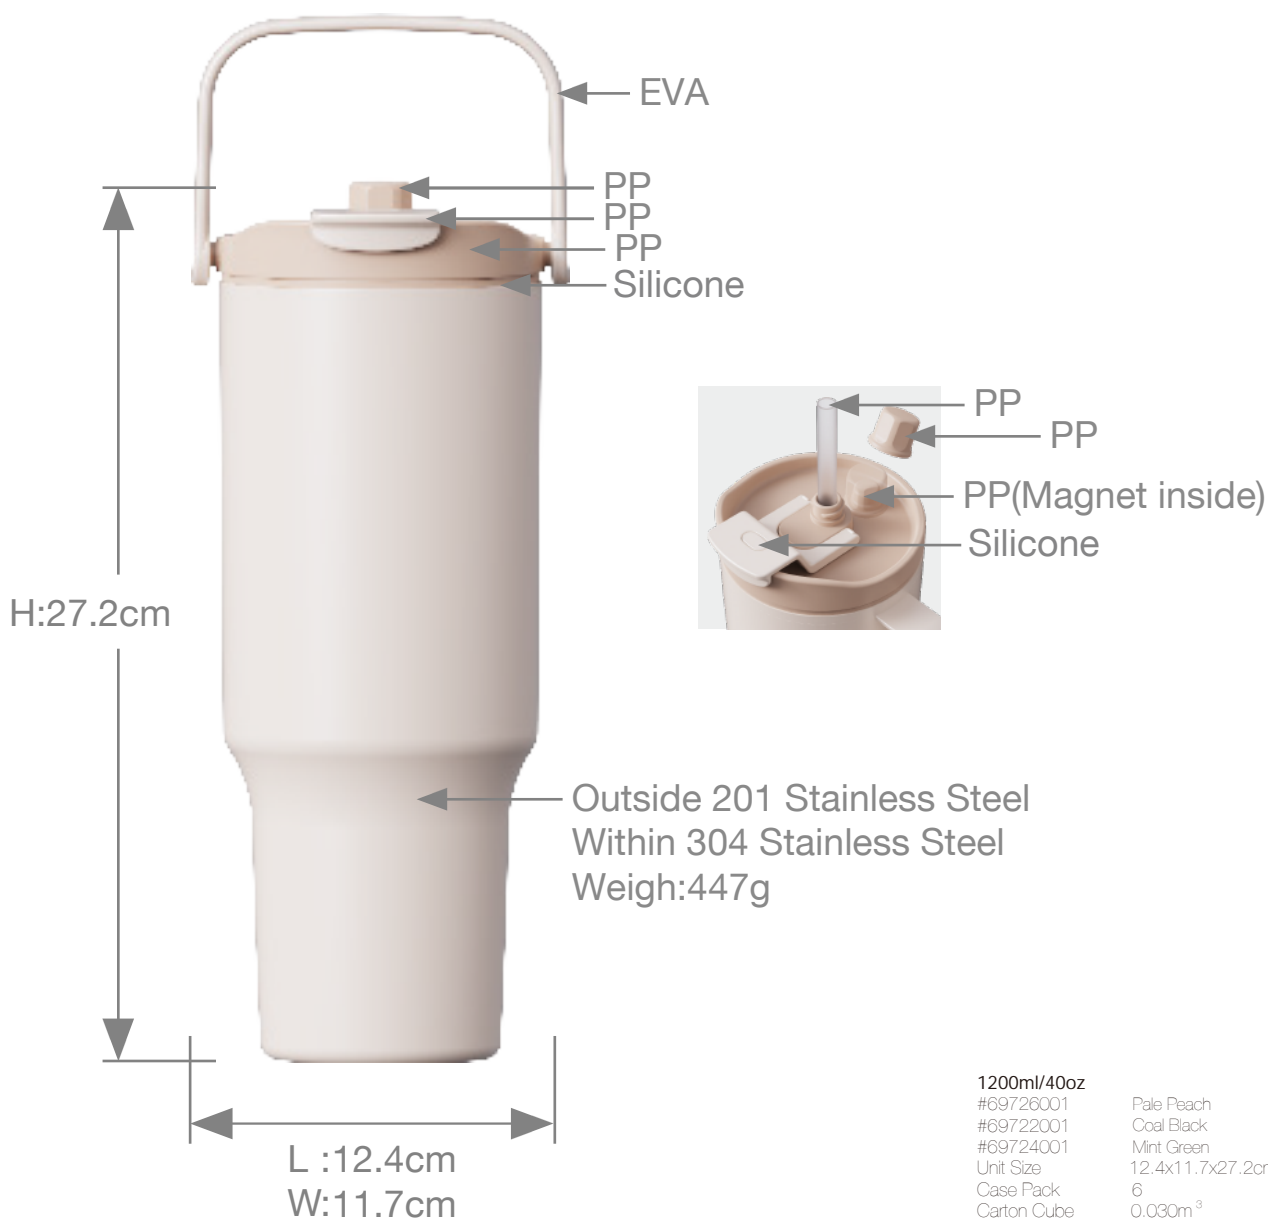

BIG GRIP TWIST

S.S. TUMBLER

- Large capacity stainless-steel tumbler.
- Big and comfortable grip.
- Retractable straw with twist cap.
- Magnetic tab for holding cap.

1200ml/40oz
 #69726001 Pale Peach
 #69722001 Coal Black
 #69724001 Mint Green
 Unit Size 12.4x11.7x27.2cm
 Case Pack 6
 Carton Cube 0.030m³

Item No.	Description	Capacity	Weigh	Color	Packaging	Casa Pack	Master Carton Size/ Cube	20FT	40FT
69726001 69722001 69724001	Water Bottle	1200ml/ 40oz	555g	Pale Peach Coal Black Mint Green	Unit Size 12.4x11.7x27.2cm	6	37.5x27.0x29.5cm/ 0.030m ³	6620	13500

BIG GRIP TWIST

S.S. TUMBLER

- Large capacity stainless-steel tumbler.
- Big and comfortable grip.
- Retractable straw with twist cap.
- Magnetic tab for holding cap.

BIG GRIP TWIST
 1000ml/33oz
 #69726002 Pale Peach
 #69722002 Coal Black
 #69724002 Mint Green
 Unit Size 12.4x11.7x23.5cm
 Case Pack 6
 Carton Cube 0.026m³

Item No.	Description	Capacity	Weigh	Color	Packaging	Casa Pack	Master Carton Size/ Cube	20FT	40FT
69726002 69722002 69724002	Water Bottle	1000ml/ 33oz	442g	Pale Peach Coal Black Mint Green	Unit Size 12.4x11.7x23.5cm	6	37.5x27.0x26.0cm/ 0.026m ³	7638	15577