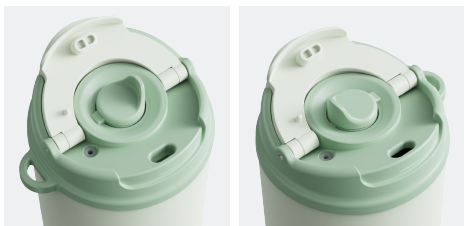

TRIPLE SIP

3-N-1 S.S. Tumbler

- Three hydration choices.
- Generous spout on one side.
- Integrated and concealed straw on the other side.
- Center opening to place the straw.
- Thermal stainless-steel.

TRIPLE SIP

360ml/12oz
 #69666004 Pale Peach
 #69662004 Coal Black
 #69664004 Mint Green
 Unit Size 9.5x8.6x18.7cm
 Case Pack 12
 Carton Cube 0.024m³

Item No.	Description	Capacity	Weigh	Color	Packaging	Casa Pack	Master Carton Size/ Cube	20FT	40FT
69666004 69662004 69664004	Water Bottle	360ml/ 12oz	235g	Pale Peach Coal Black Mint Green	Unit Size 9.5x8.6x18.7cm	12	37.5x31.0x21.0cm/ 0.024m ³	16549	33750