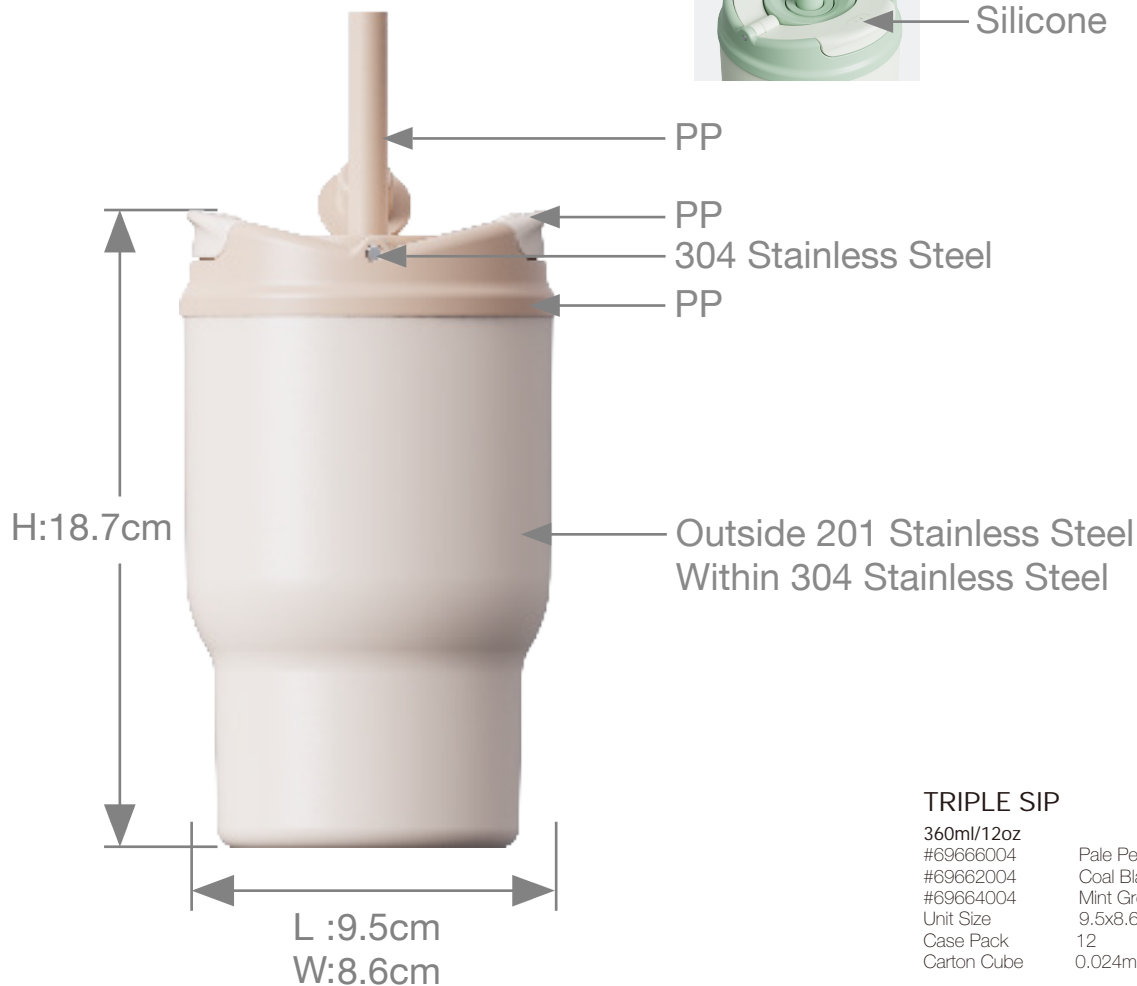

TRIPLE SIP

3-N-1 S.S. Tumbler

- Three hydration choices.
- Generous spout on one side.
- Integrated and concealed straw on the other side.
- Center opening to place the straw.
- Thermal stainless-steel.

TRIPLE SIP

360ml/12oz
 #69666004 Pale Peach
 #69662004 Coal Black
 #69664004 Mint Green
 Unit Size 9.5x8.6x18.7cm
 Case Pack 12
 Carton Cube 0.024m³

Item No.	Description	Capacity	Weigh	Color	Packaging	Casa Pack	Master Carton Size/ Cube	20FT	40FT
69666004 69662004 69664004	Water Bottle	360ml/ 12oz	235g	Pale Peach Coal Black Mint Green	Unit Size 9.5x8.6x18.7cm	12	37.5x31.0x21.0cm/ 0.024m ³	16549	33750

Silicone
Silicone

TRIPLE SIP

600ml/20oz
 #69666002 Pale Peach
 #69662002 Coal Black
 #69664002 Mint Green
 Unit Size 9.5x8.6x24.6cm
 Case Pack 12
 Carton Cube 0.031m³

Item No.	Description	Capacity	Weigh	Color	Packaging	Casa Pack	Master Carton Size/ Cube	20FT	40FT
69666002 69662002 69664002	Water Bottle	600ml/ 20oz	340g	Pale Peach Coal Black Mint Green	Unit Size 9.5x8.6x24.6cm	12	37.5x31.0x27.0cm/ 0.031m ³	12813	26129