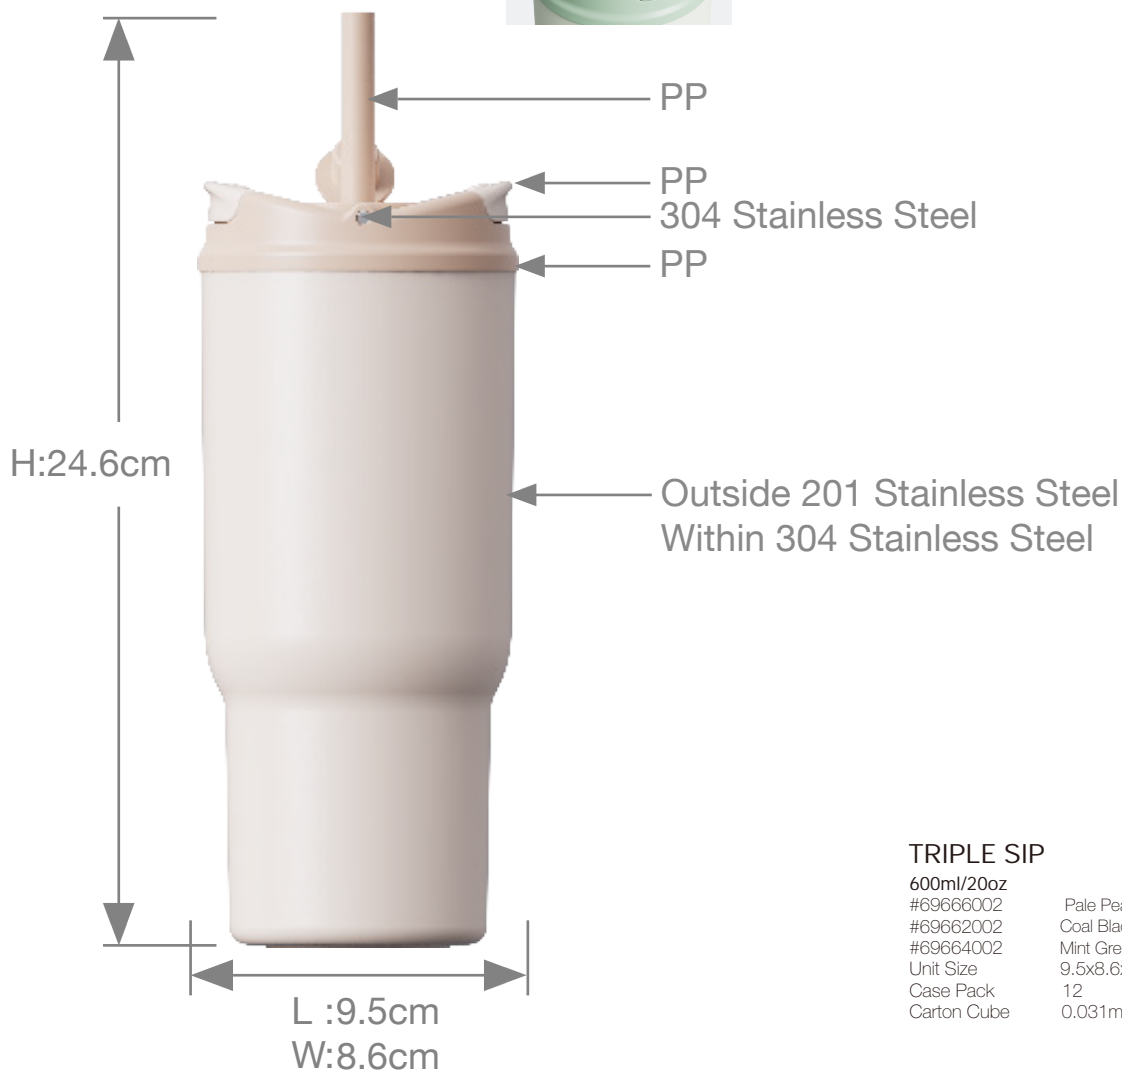

TRIPLE SIP

3-N-1 S.S. Tumbler

- Three hydration choices.
- Generous spout on one side.
- Integrated and concealed straw on the other side.
- Center opening to place the straw.
- Thermal stainless-steel.

Silicone
Silicone

TRIPLE SIP

600ml/20oz
 #69666002 Pale Peach
 #69662002 Coal Black
 #69664002 Mint Green
 Unit Size 9.5x8.6x24.6cm
 Case Pack 12
 Carton Cube 0.031m³

Item No.	Description	Capacity	Weigh	Color	Packaging	Casa Pack	Master Carton Size/ Cube	20FT	40FT
69666002 69662002 69664002	Water Bottle	600ml/ 20oz	340g	Pale Peach Coal Black Mint Green	Unit Size 9.5x8.6x24.6cm	12	37.5x31.0x27.0cm/ 0.031m ³	12813	26129