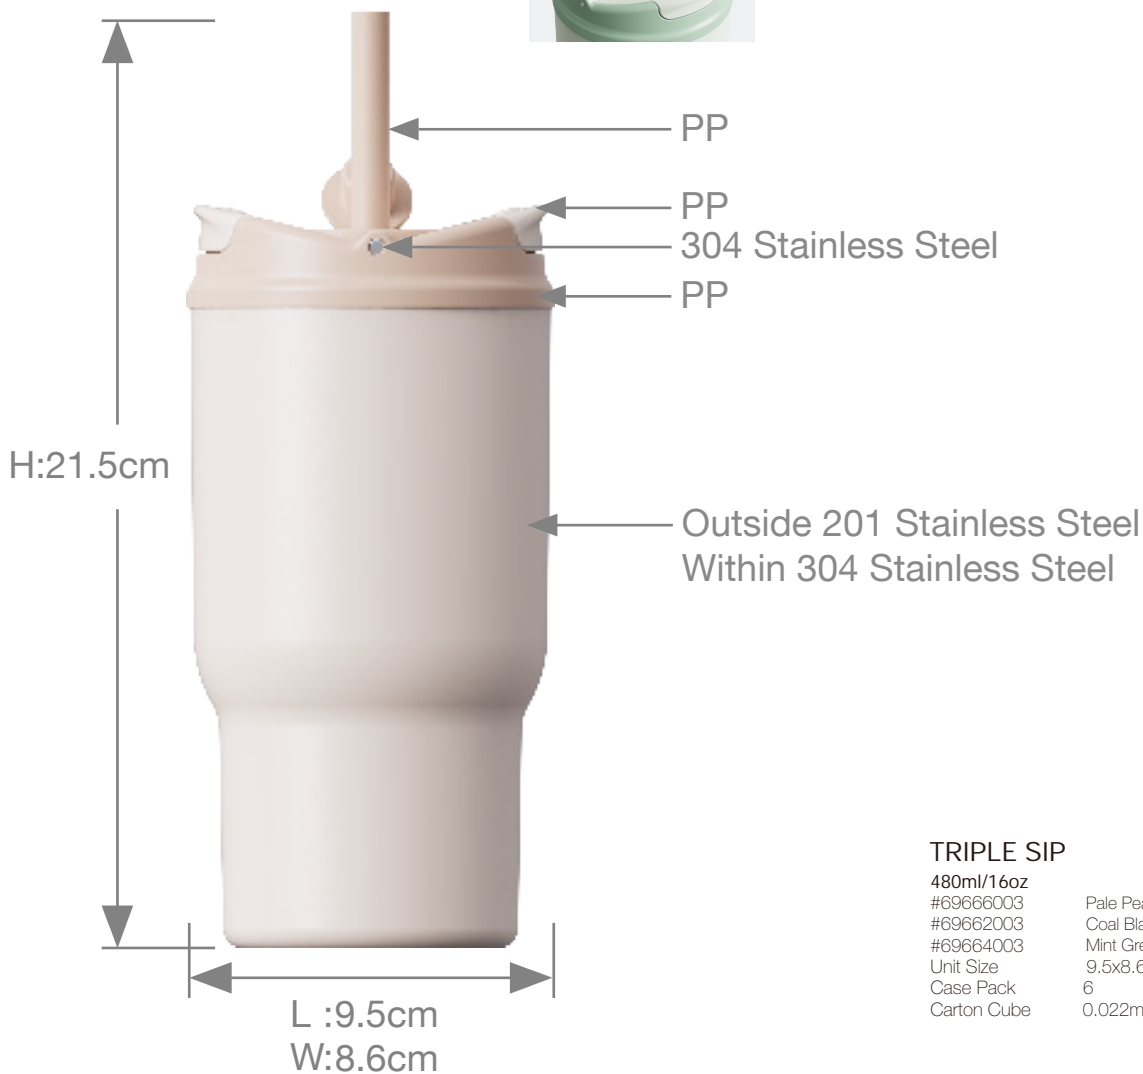

TRIPLE SIP

3-N-1 S.S. Tumbler

- Three hydration choices.
- Generous spout on one side.
- Integrated and concealed straw on the other side.
- Center opening to place the straw.
- Thermal stainless-steel.

TRIPLE SIP

360ml/12oz
 #69666004 Pale Peach
 #69662004 Coal Black
 #69664004 Mint Green
 Unit Size 9.5x8.6x18.7cm
 Case Pack 12
 Carton Cube 0.024m³

Item No.	Description	Capacity	Weigh	Color	Packaging	Casa Pack	Master Carton Size/ Cube	20FT	40FT
69666004 69662004 69664004	Water Bottle	360ml/ 12oz	235g	Pale Peach Coal Black Mint Green	Unit Size 9.5x8.6x18.7cm	12	37.5x31.0x21.0cm/ 0.024m ³	16549	33750

Silicone

Silicone

TRIPLE SIP

480ml/16oz
 #69666003 Pale Peach
 #69662003 Coal Black
 #69664003 Mint Green
 Unit Size 9.5x8.6x21.5cm
 Case Pack 6
 Carton Cube 0.022m³

Item No.	Description	Capacity	Weigh	Color	Packaging	Casa Pack	Master Carton Size/ Cube	20FT	40FT
69666003 69662003 69664003	Water Bottle	480ml/ 16oz	300g	Pale Peach Coal Black Mint Green	Unit Size 9.5x8.6x21.5cm	6	28.5x21.0x24.0cm/ 0.022m ³	9027	18409