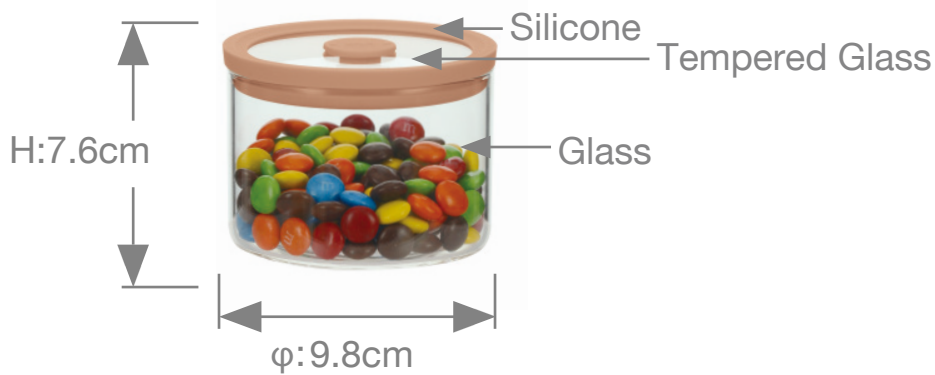

S
#99384004 Vibrant Forest
#99386004 Dune Rose
Unit Size 9.8x9.8x7.6cm
Case Pack 24
Carton Cube 0.032m³
330ml

Item No.	Description	Capacity	Weigh	Color	Packaging	Casa Pack	Master Carton Size/ Cube	20FT	40FT
99384004 99386004	Storage Jar	330ml	325g	Vibrant Forest Dune Rose	Unit Size 9.8x9.8x7.6cm	24	42.0x32.0x18.0cm/ 0.032m³	24825	50625