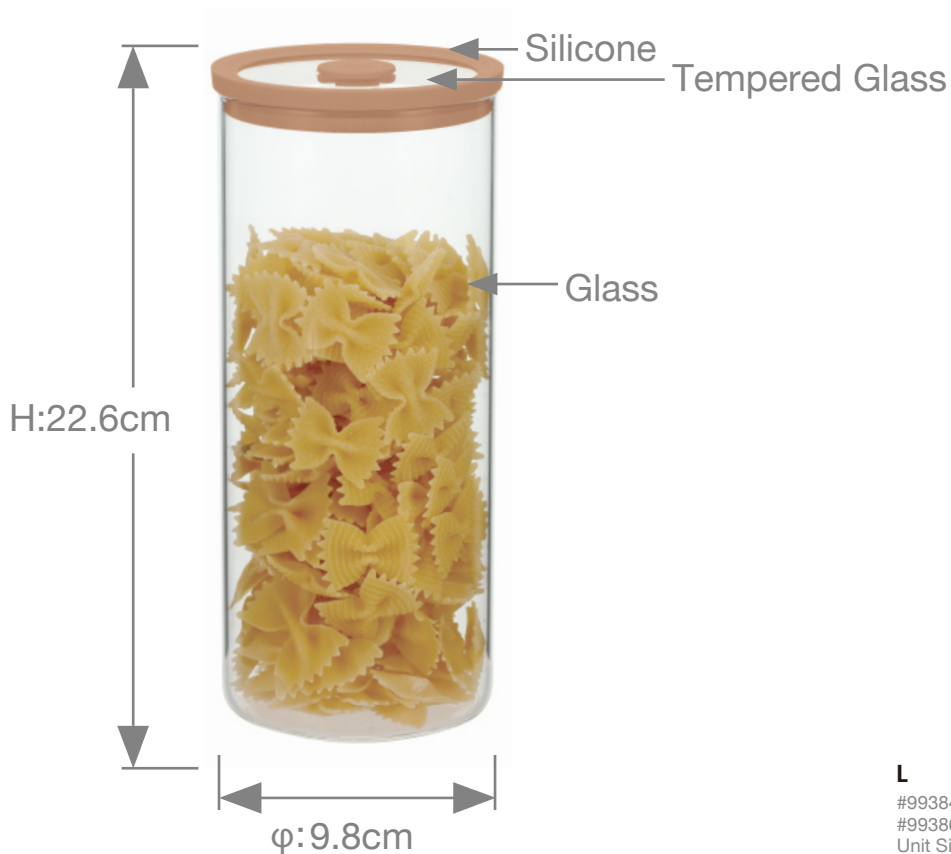

- Tempered glass lid, safe and clear.
- Borosilicate round storage.
- No-plastic design.
- High-quality silicone valve.
- Four available sizes.

XL

#99384001	Vibrant Forest
#99386001	Dune Rose
Unit Size	9.8x9.8x30.1cm
Case Pack	12
Carton Cube	0.054m ³
1600ml	

Item No.	Description	Capacity	Weigh	Color	Packaging	Casa Pack	Master Carton Size/ Cube	20FT	40FT
99384001 99386001	Storage Jar	1600ml	755g	Vibrant Forest Dune Rose	Unit Size 9.8x9.8x30.1cm	12	42.0x32.0x32.5cm/ 0.054m ³	7356	15000

TOUGH LID CLASSIC GLASS STORAGE JAR

TEMPERED LID

Our TOUGH LID CLASSIC jar is a round borosilicate jar with a clear tempered glass lid for safety and visibility. There's no plastic here, just glass and a secure silicone seal. Pull up the center vent tab, open the jar, place the lid, then push down to close, locking out air and sealing in freshness.

- Tempered glass lid, safe and clear.
- Borosilicate round storage.
- No-plastic design.
- High-quality silicone valve.
- Four available sizes.

L
 #99384002 Vibrant Forest
 #99386002 Dune Rose
 Unit Size 9.8x9.8x22.6cm
 Case Pack 12
 Carton Cube 0.042m³
 1300ml