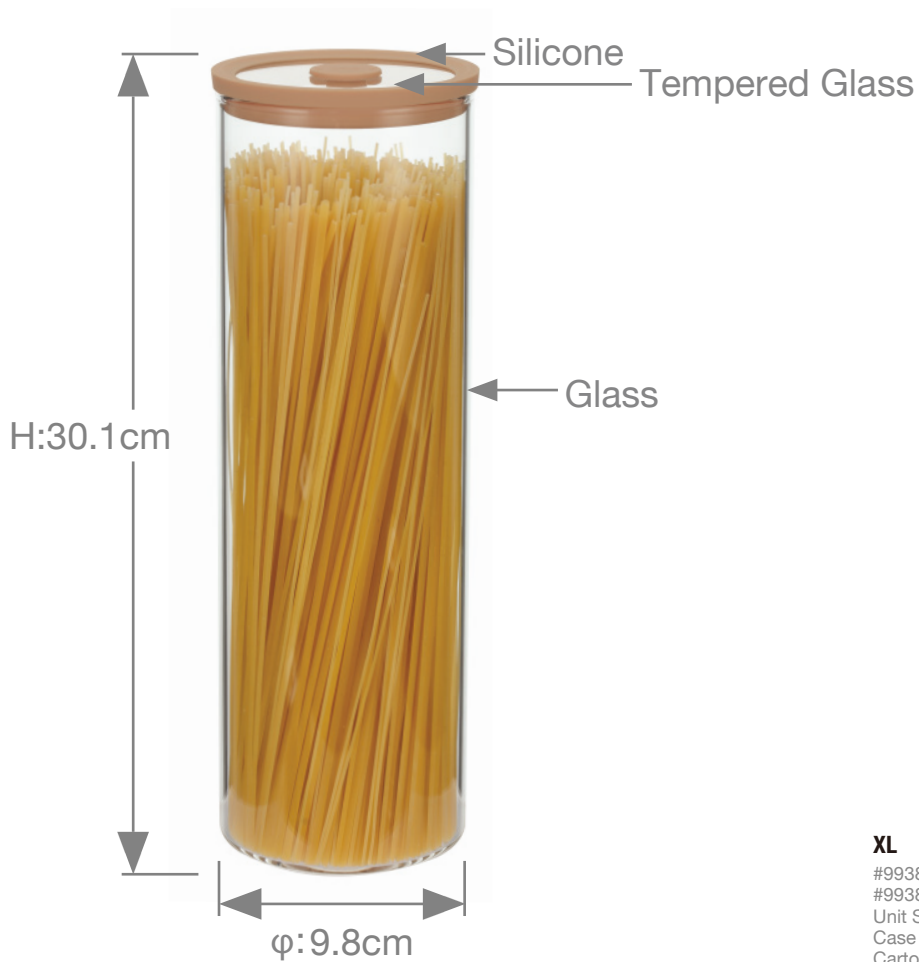

TOUGH LID CLASSIC GLASS STORAGE JAR

TEMPERED LID

Our TOUGH LID CLASSIC jar is a round borosilicate jar with a clear tempered glass lid for safety and visibility. There's no plastic here, just glass and a secure silicone seal. Pull up the center vent tab, open the jar, place the lid, then push down to close, locking out air and sealing in freshness.

- Tempered glass lid, safe and clear.
- Borosilicate round storage.
- No-plastic design.
- High-quality silicone valve.
- Four available sizes.

XL

#99384001	Vibrant Forest
#99386001	Dune Rose
Unit Size	9.8x9.8x30.1cm
Case Pack	12
Carton Cube	0.054m ³
1600ml	

- Tempered glass lid, safe and clear.
- Borosilicate round storage.
- No-plastic design.
- High-quality silicone valve.
- Four available sizes.

L
 #99384002 Vibrant Forest
 #99386002 Dune Rose
 Unit Size 9.8x9.8x22.6cm
 Case Pack 12
 Carton Cube 0.042m³
 1300ml