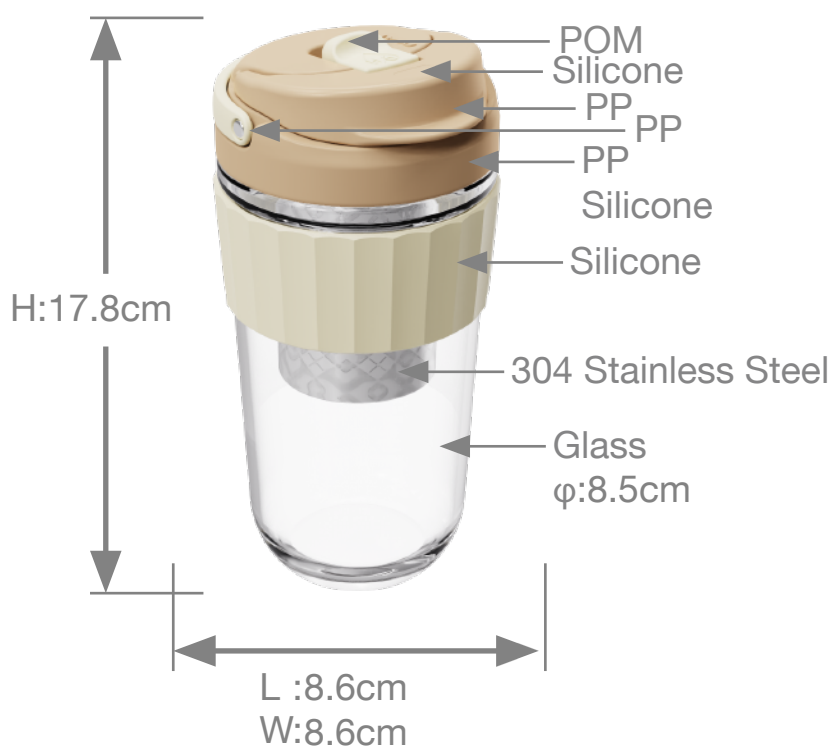

SUPERB

TWO REFRESHING OPTIONS

Start the day with delicious coffee. Later, a cool fruit infusion drink will quench your thirst. Perhaps you'll want warm, flavorful tea in the afternoon. It's a superb plan, possible with one SUPERB cup. The ALL-OCCASION glass cup with the wide silicone grip is made for both hot and cold beverages. Whatever your choice, the SUPERB lid has a SafeLOK feature that keeps the lid secure until you're ready to drink. Just slide the lock to open, exposing the comfortable drinking spout. Carry the cup in your bag, or use the foldable handle.

SUPERB COFFEE • Hot coffee and cool, simple drinks.
SUPERB TEA MASTER • A stainless-steel filter basket holds your favorite tea flavors for warm and relaxing refreshment.

1. Features
2. ALL-OCCASION cup with SUPERB lid.
   - Two drinking options: COFFEE, TEA MASTER.
   - SafeLOK keeps the lid locked until you're ready to drink.
   - Convenient, integrated foldable handle.
   - Available in two sizes and complementary colors.

SUPERB
#69551021 Brownie Cake S.S.
#69553021 Milk Chocolate S.S.
#69558021 Lavender S.S.
#69554021 Forest Green S.S.
Unit Size 8.6x8.6x17.8cm
Case Pack 24
Carton Cube 0.041m³
530ml/17oz

Item No.	Description	Capacity	Weigh	Color	Packaging	Casa Pack	Master Carton Size/ Cube	20FT	40FT
69551021 69553021 69558021 69554021	Water Bottle	530ml/ 17oz	418g	Brownie Cake Mint S.S. Milk Chocolate S.S. Lavender S.S. Forest Green S.S.	Unit Size 8.6x8.6x17.8cm	24	37.5x28.5x38.5cm/ 0.041m³	19376	39512