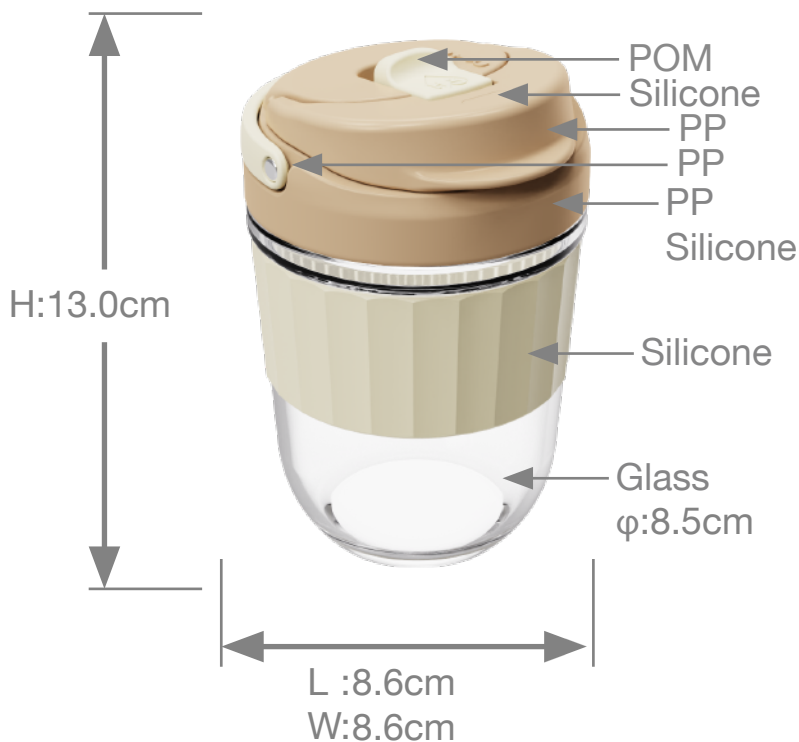

SUPERB

TWO REFRESHING OPTIONS

Start the day with delicious coffee. Later, a cool fruit infusion drink will quench your thirst. Perhaps you'll want warm, flavorful tea in the afternoon. It's a superb plan, possible with one SUPERB cup. The ALL-OCCASION glass cup with the wide silicone grip is made for both hot and cold beverages. Whatever your choice, the SUPERB lid has a SafeLOK feature that keeps the lid secure until you're ready to drink. Just slide the lock to open, exposing the comfortable drinking spout. Carry the cup in your bag, or use the foldable handle.

SUPERB COFFEE • Hot coffee and cool, simple drinks.
SUPERB TEA MASTER • A stainless-steel filter basket holds your favorite tea flavors for warm and relaxing refreshment.

Features

- ALL-OCCASION cup with SUPERB lid.
- Two drinking options: COFFEE, TEA MASTER.
- SafeLOK keeps the lid locked until you're ready to drink.
- Convenient, integrated foldable handle.
- Available in two sizes and complementary colors.

SUPERB

#69551002 Brownie Cake
 #69553002 Milk Chocolate
 #69558002 Lavender
 #69554002 Forest Green
 Unit Size 8.6x8.6x13.0cm
 Case Pack 24
 Carton Cube 0.031m³
 360ml/12oz

Item No.	Description	Capacity	Weigh	Color	Packaging	Casa Pack	Master Carton Size/ Cube	20FT	40FT
69551002 69553002 69558002 69554002	Water Bottle	360ml/ 12oz	292g	Brownie Cake Mint Milk Chocolate Lavender Forest Green	Unit Size 8.6x8.6x13.0cm	24	37.5x28.5x29.0cm/ 0.031m ³	25626	52258

SUPERB
 #69551001 Brownie Cake
 #69553001 Milk Chocolate
 #69558001 Lavender
 #69554001 Forest Green
 Unit Size 8.6x8.6x17.8cm
 Case Pack 24
 Carton Cube 0.041m³
 540ml/18oz

Item No.	Description	Capacity	Weigh	Color	Packaging	Casa Pack	Master Carton Size/ Cube	20FT	40FT
69551001 69553001 69558001 69554001	Water Bottle	540ml/ 18oz	386g	Brownie Cake Mint Milk Chocolate Lavender Forest Green	Unit Size 8.6x8.6x17.8cm	24	37.5x28.5x38.5cm/ 0.041m ³	19376	39512