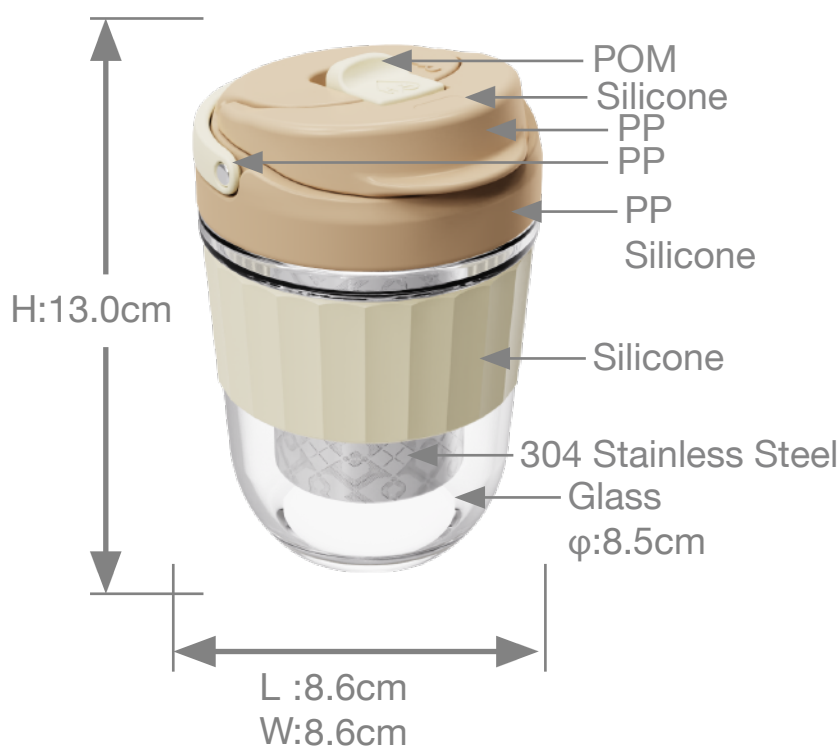

SUPERB

TWO REFRESHING OPTIONS

Start the day with delicious coffee. Later, a cool fruit infusion drink will quench your thirst. Perhaps you'll want warm, flavorful tea in the afternoon. It's a superb plan, possible with one SUPERB cup. The ALL-OCCASION glass cup with the wide silicone grip is made for both hot and cold beverages. Whatever your choice, the SUPERB lid has a SafeLOK feature that keeps the lid secure until you're ready to drink. Just slide the lock to open, exposing the comfortable drinking spout. Carry the cup in your bag, or use the foldable handle.

SUPERB COFFEE • Hot coffee and cool, simple drinks.
SUPERB TEA MASTER • A stainless-steel filter basket holds your favorite tea flavors for warm and relaxing refreshment.

1. Features
2. ALL-OCCASION cup with SUPERB lid.
   - Two drinking options: COFFEE, TEA MASTER.
   - SafeLOK keeps the lid locked until you're ready to drink.
   - Convenient, integrated foldable handle.
   - Available in two sizes and complementary colors.

SUPERB	
#69551022	Brownie Cake Mint S.S.
#69553022	Milk Chocolate S.S.
#69558022	Lavender S.S.
#69554022	Forest Green S.S.
Unit Size	8.6x8.6x13.0cm
Case Pack	24
Carton Cube	0.031m³
	345ml/11oz

Item No.	Description	Capacity	Weigh	Color	Packaging	Casa Pack	Master Carton Size/ Cube	20FT	40FT
69551022 69553022 69558022 69554022	Water Bottle	345ml/ 11oz	325g	Brownie Cake Mint S.S. Milk Chocolate S.S. Lavender S.S. Forest Green S.S.	Unit Size 8.6x8.6x13.0cm	24	37.5x28.5x29.0cm/ 0.031m³	25626	52258