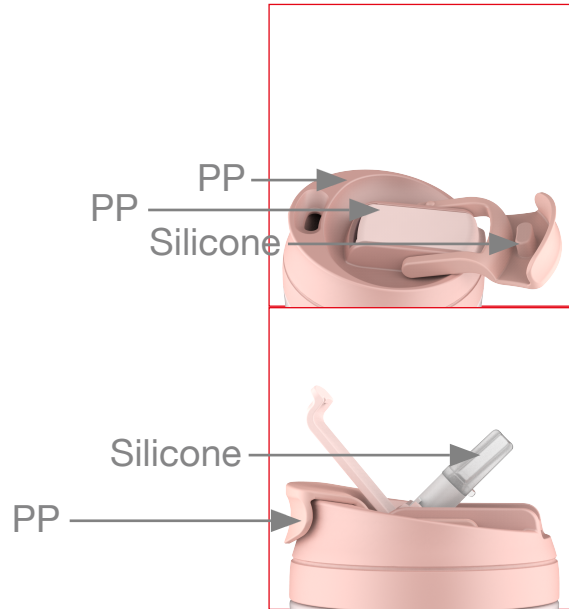

# ALL-OCCASION MULTI-USE HOT OR COLD STURDY GLASS

- 350ml/12oz.
- Dual-purpose lid for hot or cold drinks
- Flip for a sip, open for a straw

L :8.6cm  
W :8.5cm  
H:13.0cm  
Capacity:350ml

#### ALL-OCCASION

69152002	Black
69151002	White
69156002	Pink
69157002	Blue
Unit Size	9.0x9.0x13.8cm
Case Pack	24
Carton Cube	0.033m <sup>3</sup>
	350ml/12oz

# ALL-OCCASION MULTI-USE HOT OR COLD STURDY GLASS

- 540ml/18oz.
- Dual-purpose lid for hot or cold drinks
- Flip for a sip, open for a straw

L :8.6cm  
W :8.5cm  
H:18.0cm  
Capacity:540ml

#### ALL-OCCASION

69152001	Black
69151001	White
69156001	Pink
69157001	Blue
Unit Size	9.0x9.0x18.8cm
Case Pack	12
Carton Cube	0.023m <sup>3</sup>
540ml/18oz	