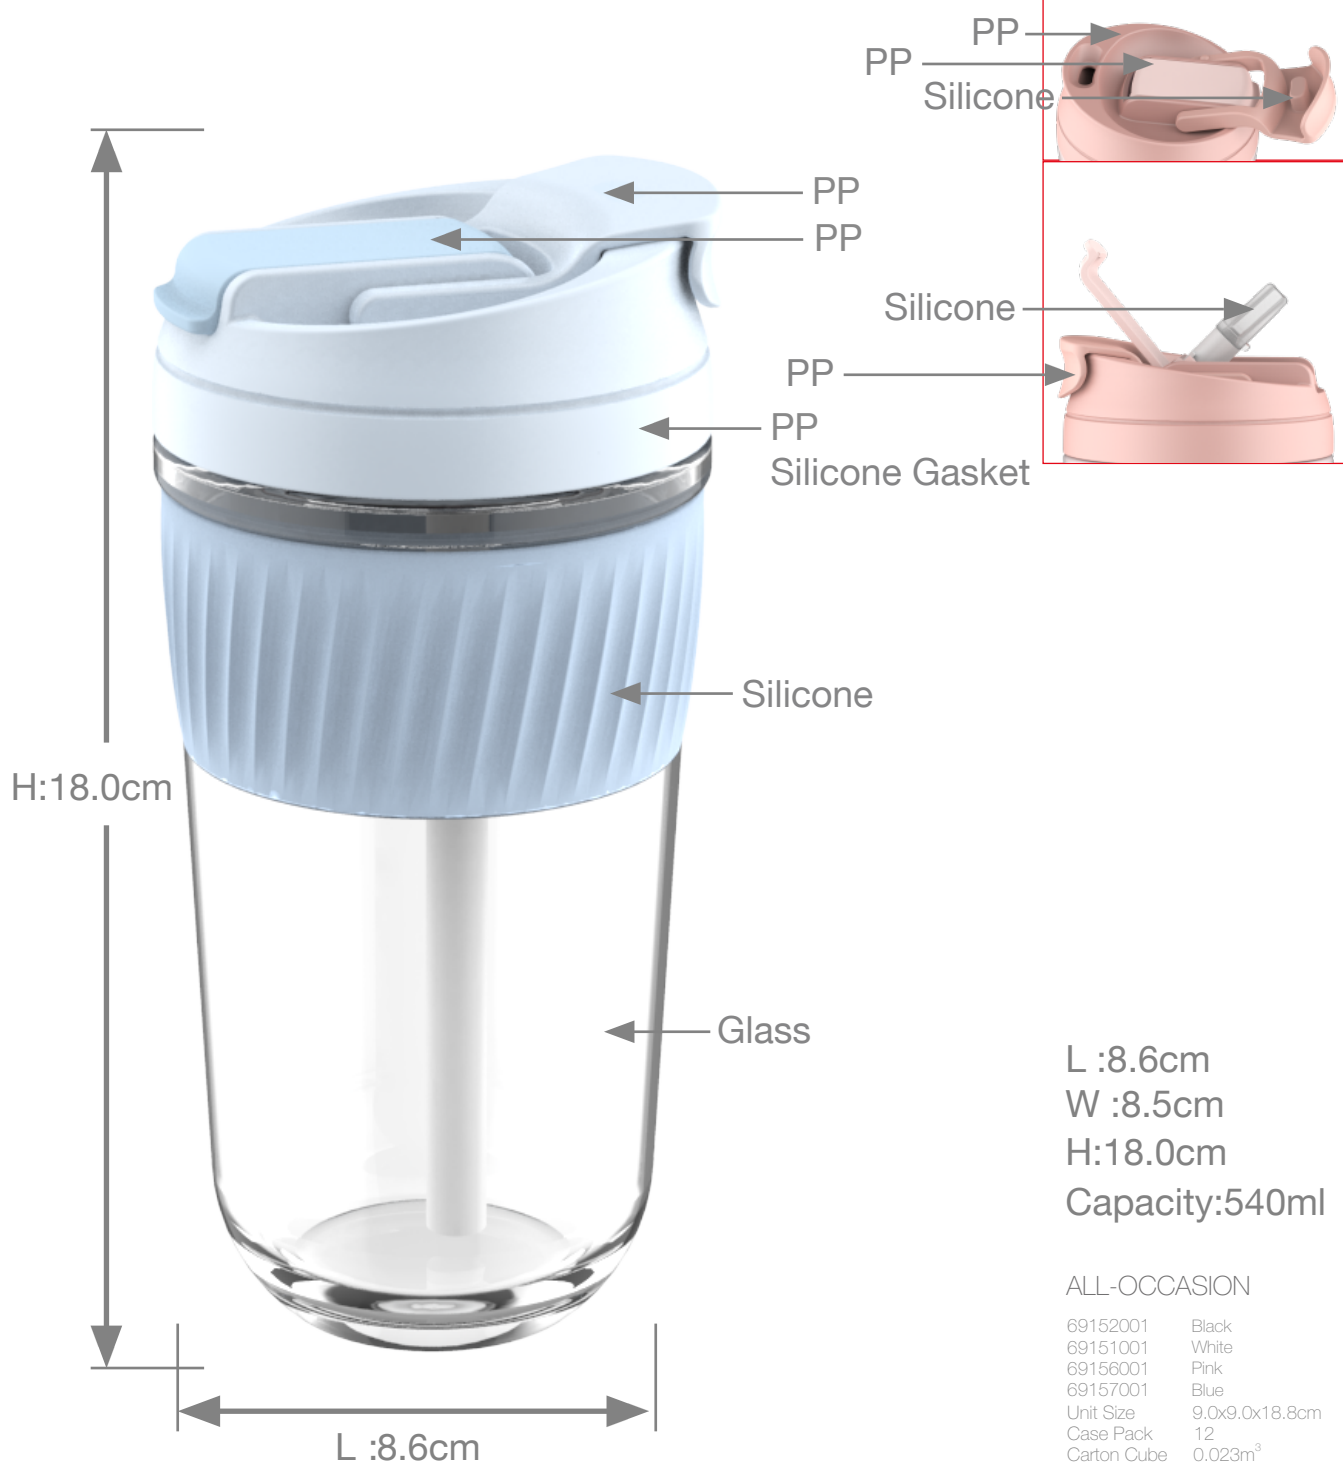

# ALL-OCCASION MULTI-USE HOT OR COLD STURDY GLASS

- 350ml/12oz.
- Dual-purpose lid for hot or cold drinks
- Flip for a sip, open for a straw

L :8.6cm  
W :8.5cm  
H:13.0cm  
Capacity:350ml

#### ALL-OCCASION

69152002	Black
69151002	White
69156002	Pink
69157002	Blue
Unit Size	9.0x9.0x13.8cm
Case Pack	24
Carton Cube	0.033m <sup>3</sup>
	350ml/12oz

# ALL-OCCASION MULTI-USE HOT OR COLD STURDY GLASS

- 540ml/18oz.
- Dual-purpose lid for hot or cold drinks
- Flip for a sip, open for a straw

L :8.6cm  
W :8.5cm  
H:18.0cm  
Capacity:540ml

#### ALL-OCCASION

69152001	Black
69151001	White
69156001	Pink
69157001	Blue
Unit Size	9.0x9.0x18.8cm
Case Pack	12
Carton Cube	0.023m <sup>3</sup>
540ml/18oz	