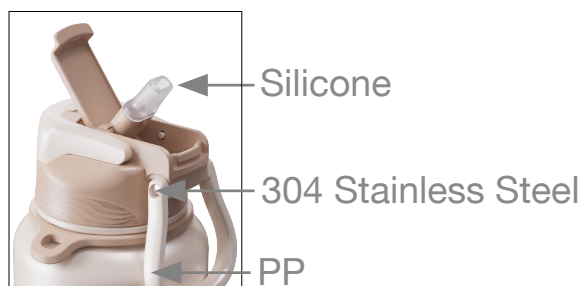

DOUBLE DRINK BIG T

LARGE CAPACITY THERMAL S/S

- Dual lid for hot or cold beverages.
- Double wall stainless-steel
- Large capacity, perfect for a long day.
- Compact folding handle for easy carrying.
- Lightweight strap for worry-free travel.
- Drink from one side, or sip from a BPA-free straw.
- Button locked spout.

- Pale Peach
- Coal Black
- Mint Green

Item No.	Description	Capacity	Weigh	Color	Packaging	Casa Pack	Master Carton Size/ Cube	20FT	40FT
69906001 69904001 69902001	Water Bottle	1200ml/ 40oz	476.5g	Pale Peach Coal Black Mint Green	Unit Size 10.5x10.5x28.5cm	12	45.0x34.0x31.0cm/ 0.047m ³	8451	17234