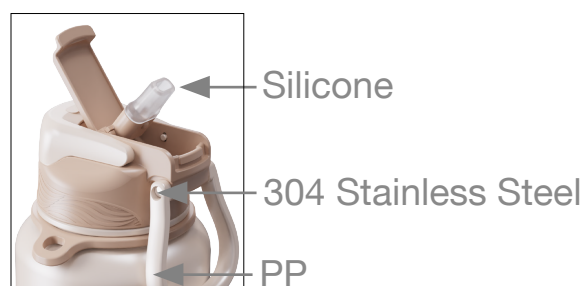

Item No.	Description	Capacity	Weigh	Color	Packaging	Casa Pack	Master Carton Size/ Cube	20FT	40FT
69906002 69904002 69902002	Water Bottle	1000ml/ 32oz	423.5g	Pale Peach Coal Black Mint Green	Unit Size 10.5x10.5x25.0cm	12	45.0x34.0x27.5cm/ 0.042m³	9457	19285