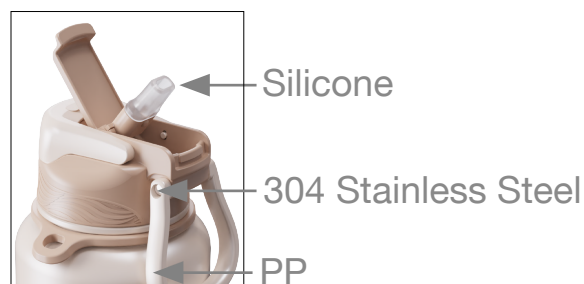

Item No.	Description	Capacity	Weigh	Color	Packaging	Casa Pack	Master Carton Size/ Cube	20FT	40FT
69906004 69904004 69902004	Water Bottle	500ml/ 18oz	321.5g	Pale Peach Coal Black Mint Green	Unit Size 10.5x9.6x22.6cm	12	41.5x34.0x25.0cm/ 0.035m³	11348	23142