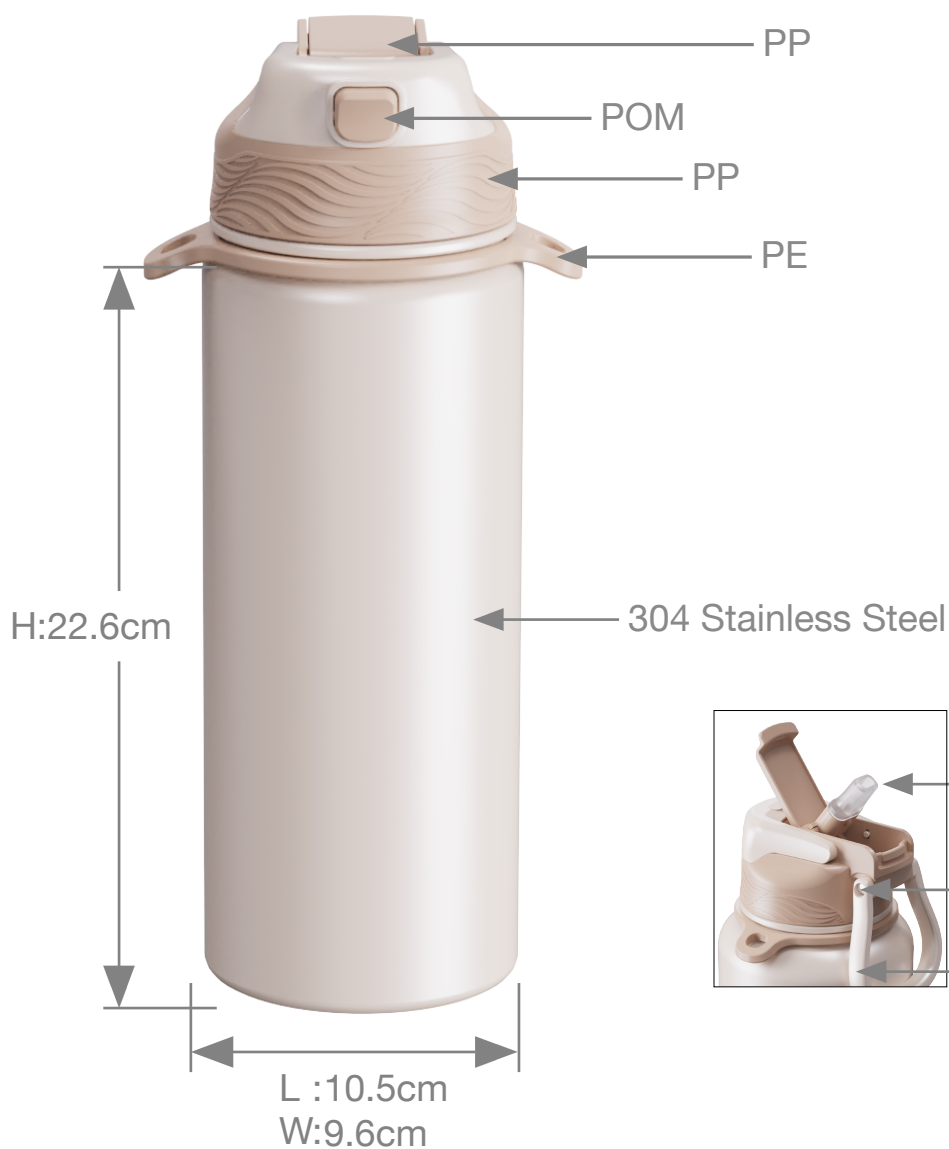

Item No.	Description	Capacity	Weigh	Color	Packaging	Casa Pack	Master Carton Size/ Cube	20FT	40FT
69906004 69904004 69902004	Water Bottle	500ml/ 18oz	321.5g	Pale Peach Coal Black Mint Green	Unit Size 10.5x9.6x22.6cm	12	41.5x34.0x25.0cm/ 0.035m³	11348	23142