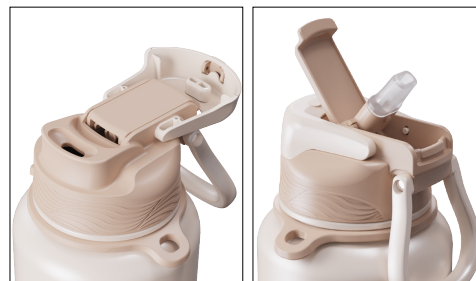

DOUBLE DRINK BIG T

LARGE CAPACITY THERMAL S/S

- Dual lid for hot or cold beverages.
- Double wall stainless-steel
- Large capacity, perfect for a long day.
- Compact folding handle for easy carrying.
- Lightweight strap for worry-free travel.
- Drink from one side, or sip from a BPA-free straw.
- Button locked spout.

Pale Peach
Coal Black
Mint Green

Item No.	Description	Capacity	Weigh	Color	Packaging	Casa Pack	Master Carton Size/ Cube	20FT	40FT
69906002 69904002 69902002	Water Bottle	1000ml/ 32oz	423.5g	Pale Peach Coal Black Mint Green	Unit Size 10.5x10.5x25.0cm	12	45.0x34.0x27.5cm/ 0.042m ³	9457	19285