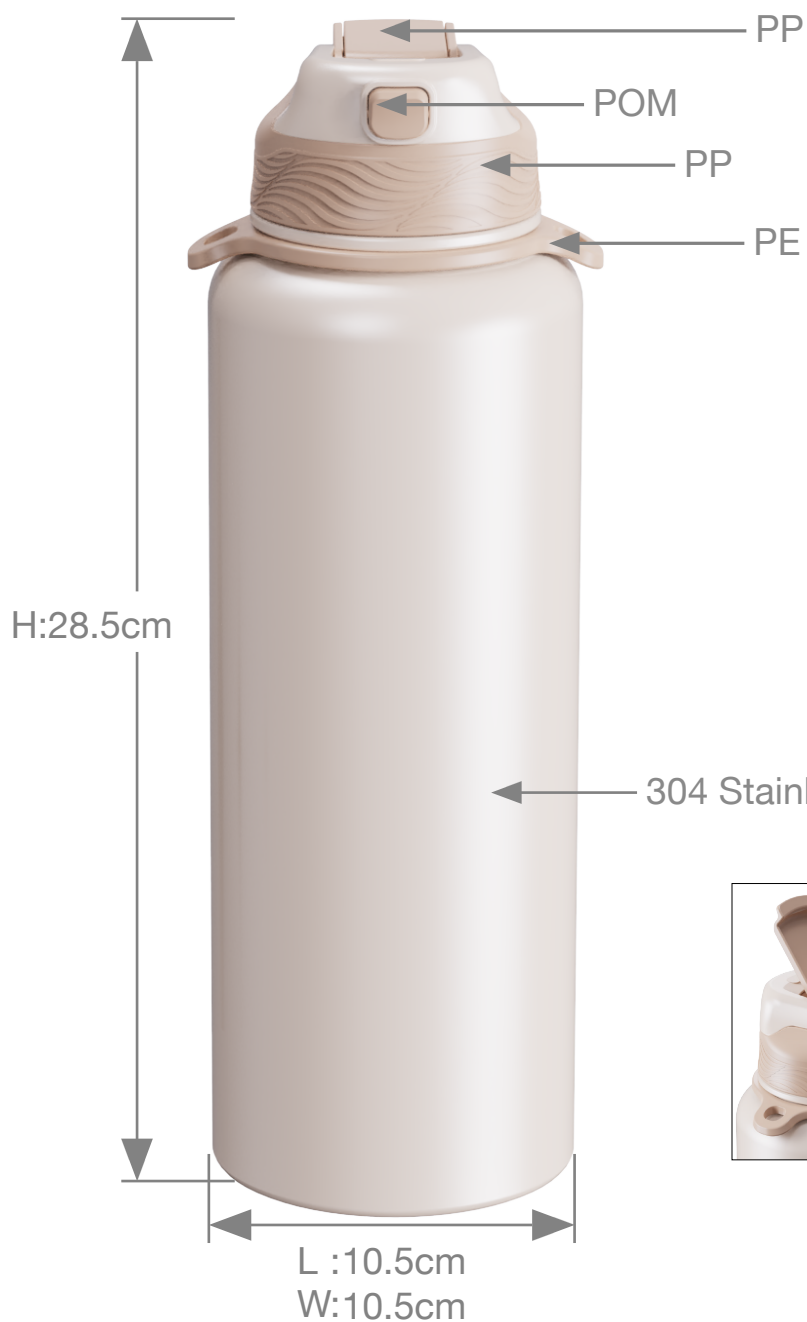

DOUBLE DRINK BIG T

LARGE CAPACITY THERMAL S/S

- Dual lid for hot or cold beverages.
- Double wall stainless-steel
- Large capacity, perfect for a long day.
- Compact folding handle for easy carrying.
- Lightweight strap for worry-free travel.
- Drink from one side, or sip from a BPA-free straw.
- Button locked spout.

- Pale Peach
- Coal Black
- Mint Green

Item No.	Description	Capacity	Weigh	Color	Packaging	Casa Pack	Master Carton Size/ Cube	20FT	40FT
69906001 69904001 69902001	Water Bottle	1200ml/ 40oz	476.5g	Pale Peach Coal Black Mint Green	Unit Size 10.5x10.5x28.5cm	12	45.0x34.0x31.0cm/ 0.047m ³	8451	17234