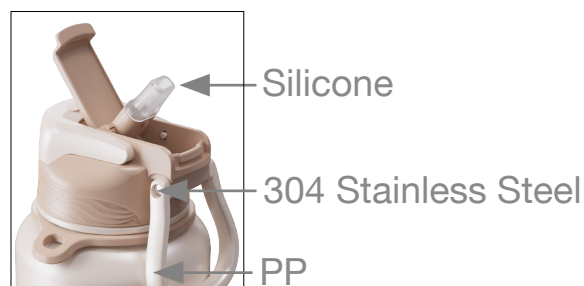

Item No.	Description	Capacity	Weigh	Color	Packaging	Casa Pack	Master Carton Size/ Cube	20FT	40FT
69906003 69904003 69902003	Water Bottle	700ml/ 24oz	369.5g	Pale Peach Coal Black Mint Green	Unit Size 10.5x9.8x26.0cm	12	42.0x34.0x28.5cm/ 0.041m³	9687	19756