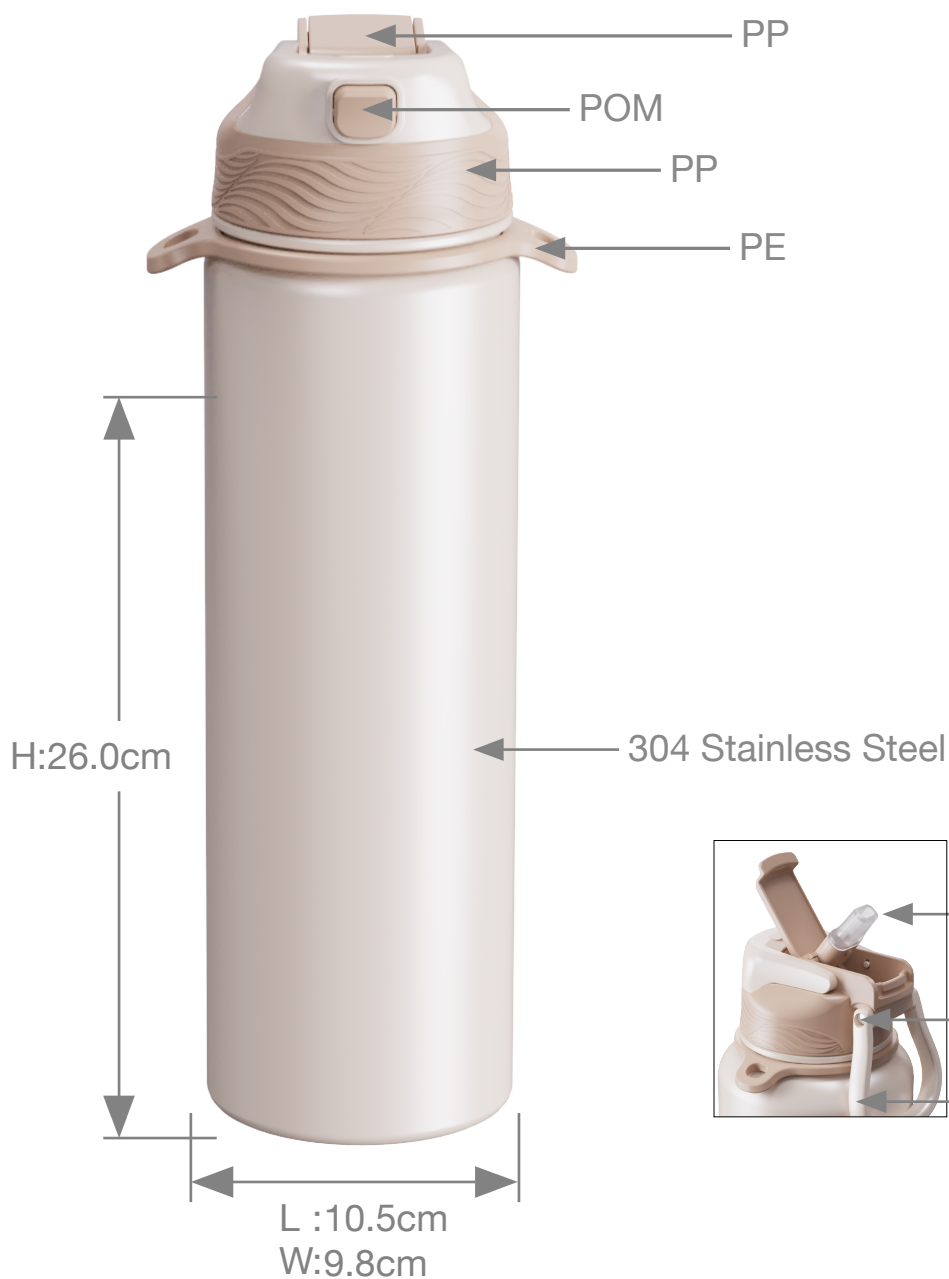

Item No.	Description	Capacity	Weigh	Color	Packaging	Casa Pack	Master Carton Size/ Cube	20FT	40FT
69906003 69904003 69902003	Water Bottle	700ml/ 24oz	369.5g	Pale Peach Coal Black Mint Green	Unit Size 10.5x9.8x26.0cm	12	42.0x34.0x28.5cm/ 0.041m³	9687	19756