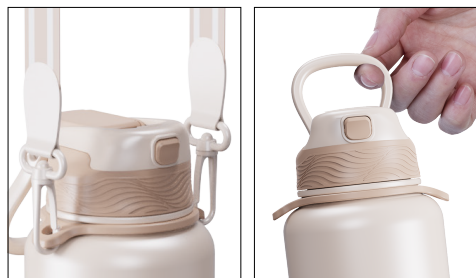

DOUBLE DRINK BIG T

LARGE CAPACITY THERMAL S/S

- Dual lid for hot or cold beverages.
- Double wall stainless-steel
- Large capacity, perfect for a long day.
- Compact folding handle for easy carrying.
- Lightweight strap for worry-free travel.
- Drink from one side, or sip from a BPA-free straw.
- Button locked spout.