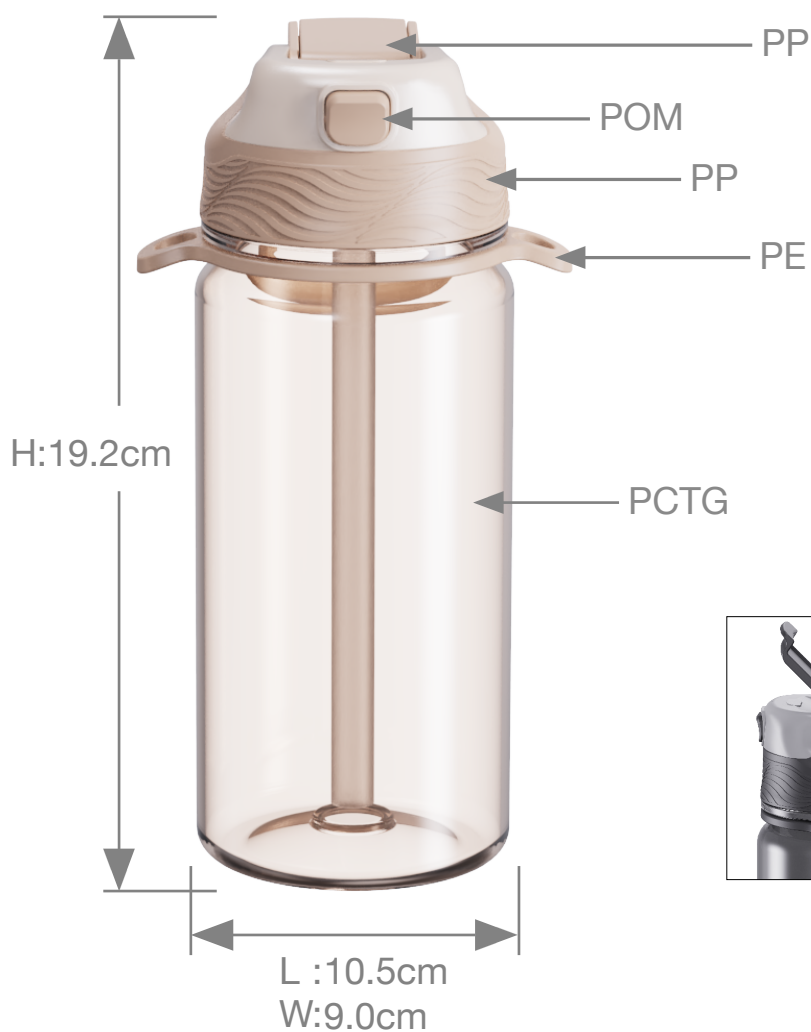

Item No.	Description	Capacity	Weigh	Color	Packaging	Casa Pack	Master Carton Size/ Cube	20FT	40FT
69896004 69894004 69892004	Water Bottle	600ml/ 20oz	132.5g	Pale Peach Coal Black Mint Green	Unit Size 10.5x9.0x19.2cm	12	39.0x34.0x21.5cm/ 0.029m³	13696	27931