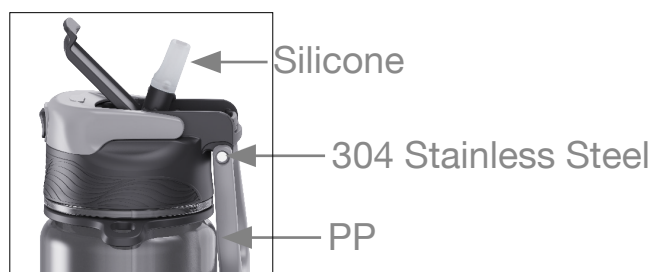

Item No.	Description	Capacity	Weigh	Color	Packaging	Casa Pack	Master Carton Size/ Cube	20FT	40FT
69896004 69894004 69892004	Water Bottle	600ml/ 20oz	132.5g	Pale Peach Coal Black Mint Green	Unit Size 10.5x9.0x19.2cm	12	39.0x34.0x21.5cm/ 0.029m³	13696	27931