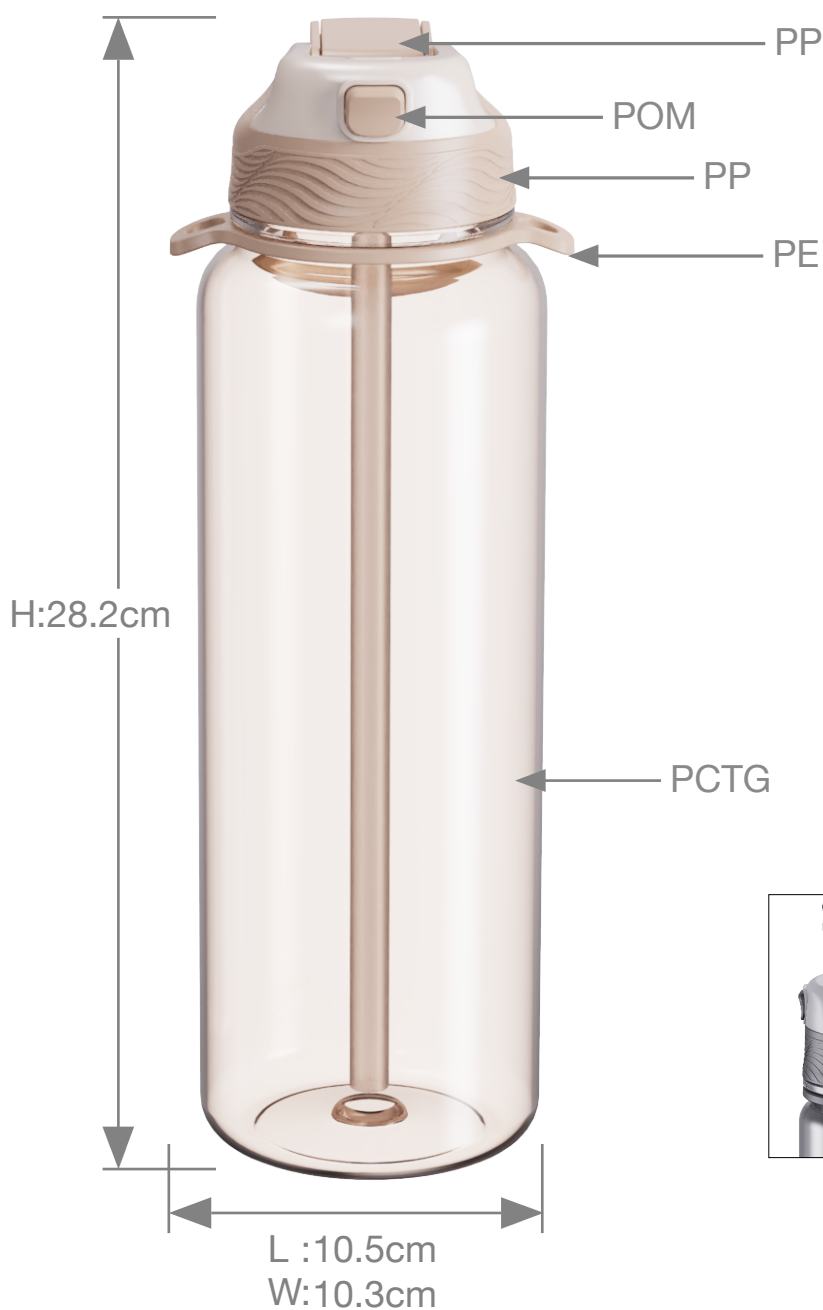

DOUBLE DRINK EXTRA MILE

HYDRATION FOR THE BIG DAY

- Dual lid design, BPA-free sport bottle.
- Compact folding handle for easy carrying.
- Drink from one side, or sip from a silicone straw.
- Button locked spout.
- Safe and sturdy BPA-free plastic.
- Large capacity for all-day hydration.
- Perfect for outdoor activity.

- Pale Peach
- Coal Black
- Mint Green

- Silicone
- 304 Stainless Steel
- PP

Item No.	Description	Capacity	Weigh	Color	Packaging	Casa Pack	Master Carton Size/ Cube	20FT	40FT
69896001 69894001 69892001	Water Bottle	1200ml/ 40oz	192.5g	Pale Peach Coal Black Mint Green	Unit Size 10.5x10.3x28.2cm	12	44.0x34.0x30.5cm/ 0.046m ³	8634	17608

- Pale Peach
- Coal Black
- Mint Green

Item No.	Description	Capacity	Weigh	Color	Packaging	Casa Pack	Master Carton Size/ Cube	20FT	40FT
69896002 69894002 69892002	Water Bottle	1000ml/ 32oz	173g	Pale Peach Coal Black Mint Green	Unit Size 10.5x10.3x23.8cm	12	44.0x34.0x26.5cm/ 0.040m ³	9930	20250