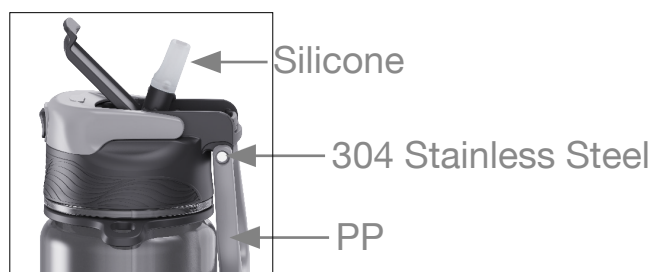

Item No.	Description	Capacity	Weigh	Color	Packaging	Casa Pack	Master Carton Size/ Cube	20FT	40FT
69896003 69894003 69892003	Water Bottle	700ml/ 24oz	150.5g	Pale Peach Coal Black Mint Green	Unit Size 10.5x9.0x23.8cm	12	39.0x34.0x26.5cm/ 0.035m³	11348	23142