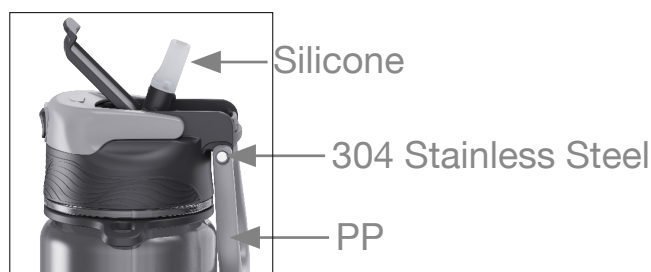

Item No.	Description	Capacity	Weigh	Color	Packaging	Casa Pack	Master Carton Size/ Cube	20FT	40FT
69896002 69894002 69892002	Water Bottle	1000ml/ 32oz	173g	Pale Peach Coal Black Mint Green	Unit Size 10.5x10.3x23.8cm	12	44.0x34.0x26.5cm/ 0.040m³	9930	20250