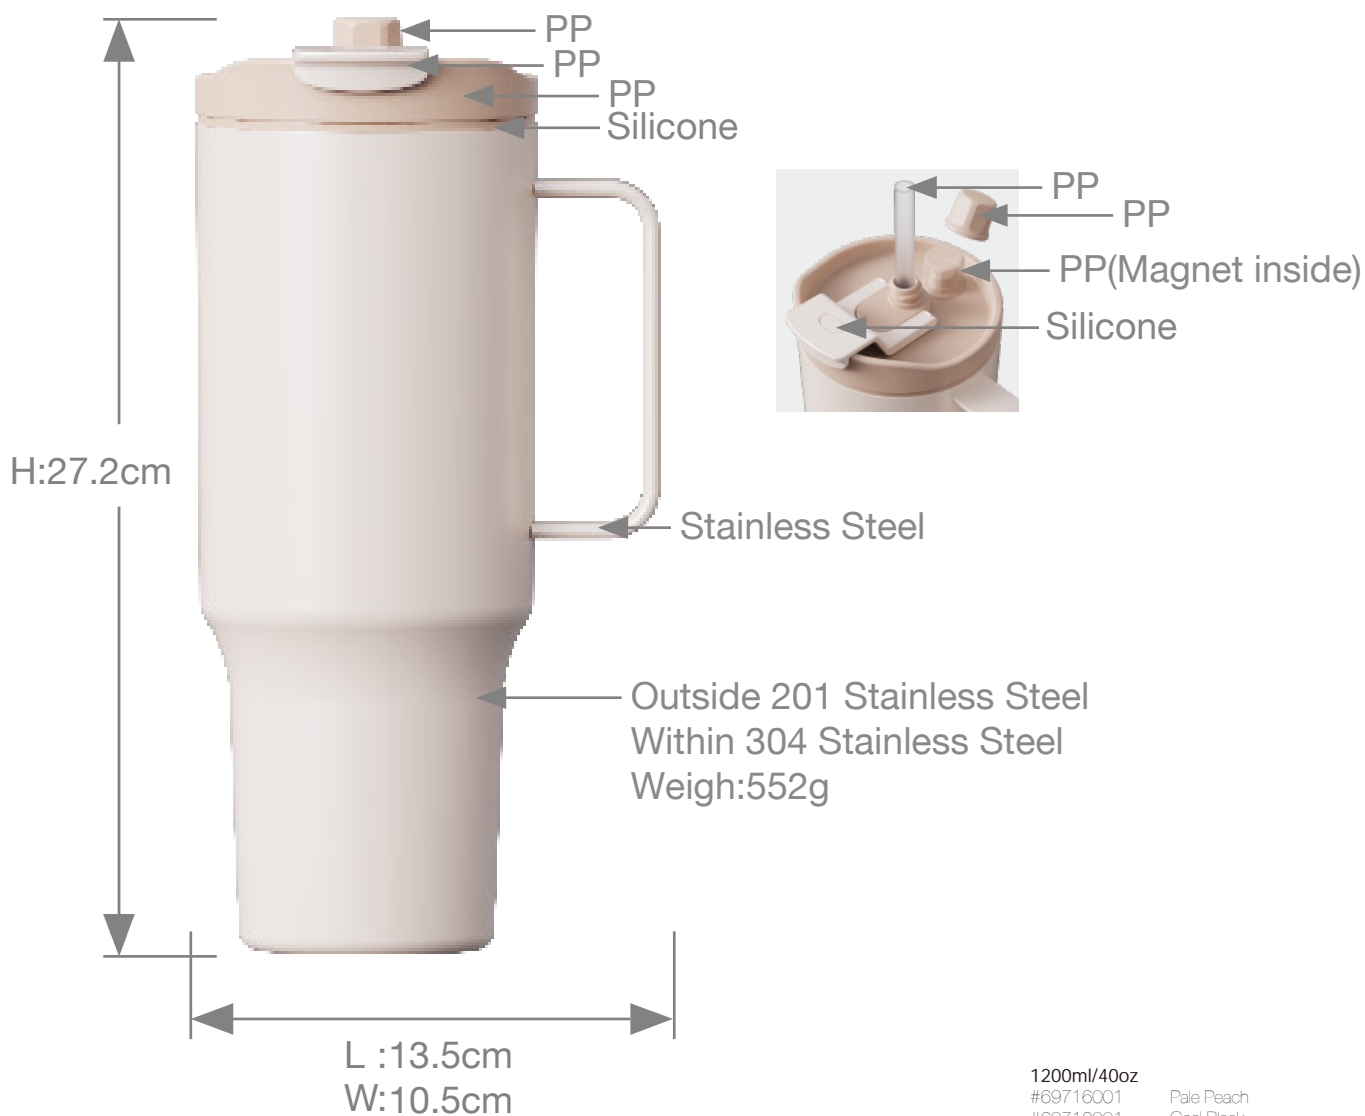

BIG GRIP TWIST

S.S. TUMBLER

- Large capacity stainless-steel tumbler.
- Big and comfortable grip.
- Retractable straw with twist cap.
- Magnetic tab for holding cap.

BIG GRIP TWIST

1000ml/33oz
 #69716002 Pale Peach
 #69712002 Coal Black
 #69714002 Mint Green
 Unit Size 12.9x10.5x23.5cm
 Case Pack 6
 Carton Cube 0.025m³

Item No.	Description	Capacity	Weigh	Color	Packaging	Casa Pack	Master Carton Size/ Cube	20FT	40FT
69716002 69712002 69714002	Water Bottle	1000ml/ 33oz	527g	Pale Peach Coal Black Mint Green	Unit Size 12.9x10.5x23.5cm	6	34.0x28.0x26.0cm/ 0.025m ³	7944	16200

BIG GRIP TWIST

S.S. TUMBLER

- Large capacity stainless-steel tumbler.
- Big and comfortable grip.
- Retractable straw with twist cap.
- Magnetic tab for holding cap.

1200ml/40oz
 #69716001 Pale Peach
 #69712001 Coal Black
 #69714001 Mint Green
 Unit Size 13.5x10.5x27.2cm
 Case Pack 6
 Carton Cube 0.029m³

Item No.	Description	Capacity	Weigh	Color	Packaging	Casa Pack	Master Carton Size/ Cube	20FT	40FT
69716001 69712001 69714001	Water Bottle	1200ml/ 40oz	640g	Pale Peach Coal Black Mint Green	Unit Size 13.5x10.5x27.2cm	6	34.0x29.0x29.5cm/ 0.029m ³	6848	13966