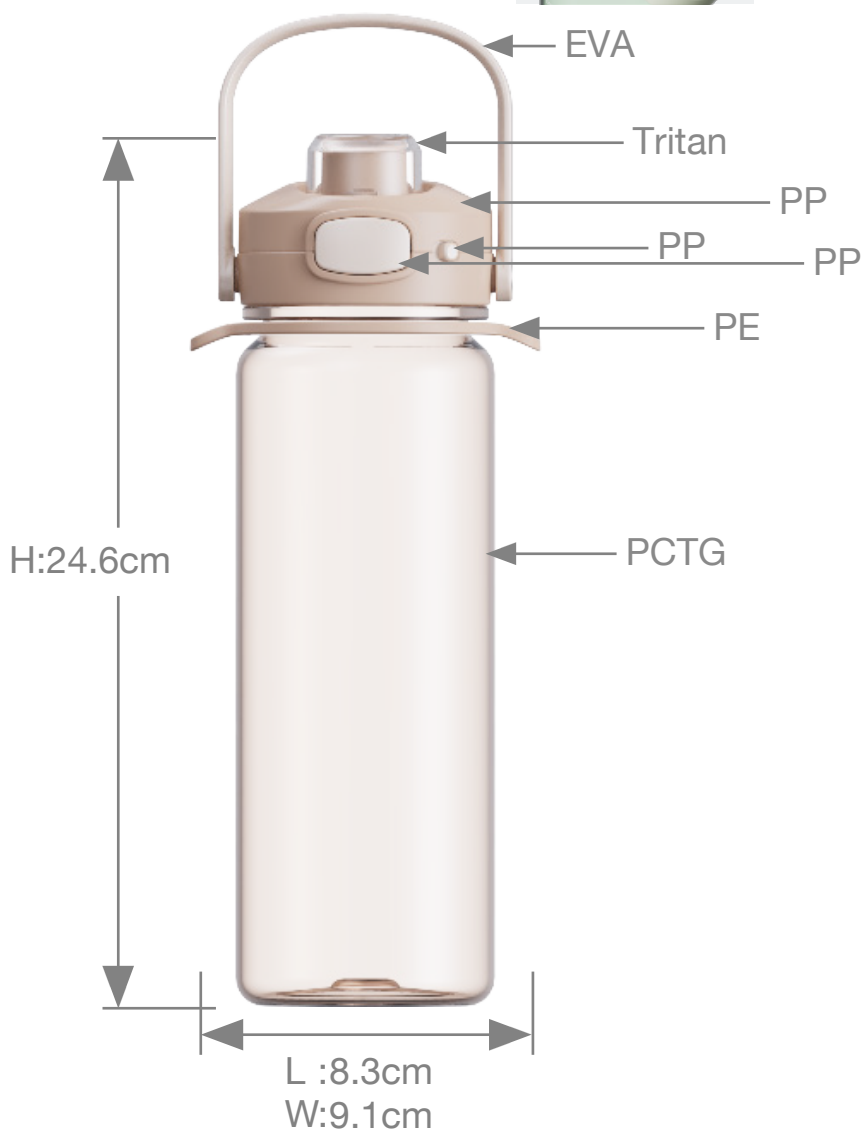

- Pale Peach
- Coal Black
- Mint Green

- New design TRITAN™ sport bottle.
- Push button operated lid.
- Volume measurements on the bottle.
- Five available sizes.

- Silicone
- 304 Stainless Steel
- 304 Stainless Steel