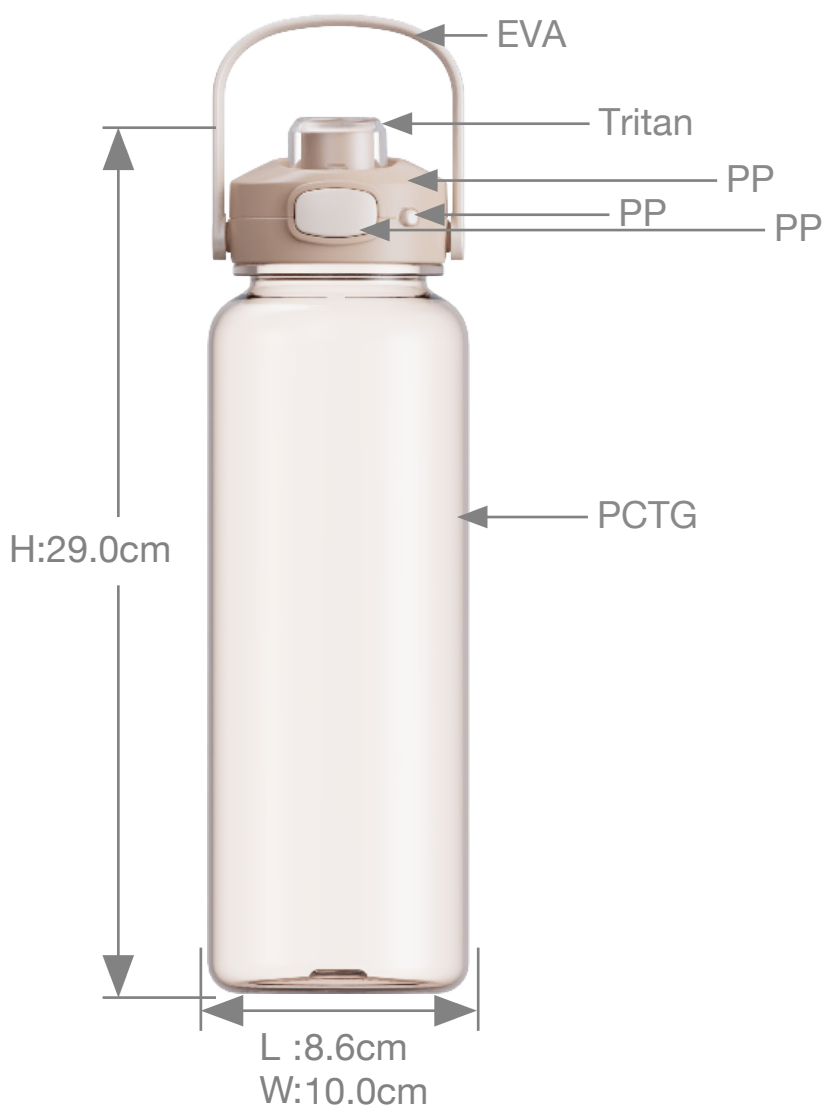

- Silicone
- 304 Stainless Steel
- 304 Stainless Steel

Item No.	Description	Capacity	Weigh	Color	Packaging	Casa Pack	Master Carton Size/ Cube	20FT	40FT
69866011 69862011 69864011	Water Bottle	1800ml/ 60oz	293g	Pale Peach Coal Black Mint Green	Unit Size 11.6x11.6x26.5cm	12	45.5x37.5x29.0cm/ 0.049m ³	8106	16531

CLEARLOK MEASURED SPORT

TRITAN™ ACTIVE HYDRATION

- Pale Peach
- Coal Black
- Mint Green

- New design TRITAN™ sport bottle.
- Push button operated lid.
- Volume measurements on the bottle.
- Five available sizes.

- Silicone
- 304 Stainless Steel
- 304 Stainless Steel

Item No.	Description	Capacity	Weigh	Color	Packaging	Casa Pack	Master Carton Size/ Cube	20FT	40FT
69856011 69852011 69854011	Water Bottle	1200ml/ 40oz	191g	Pale Peach Coal Black Mint Green	Unit Size 8.6x10.0x29.0cm	12	37.5x32.5x31.5cm/ 0.038m ³	10453	21316