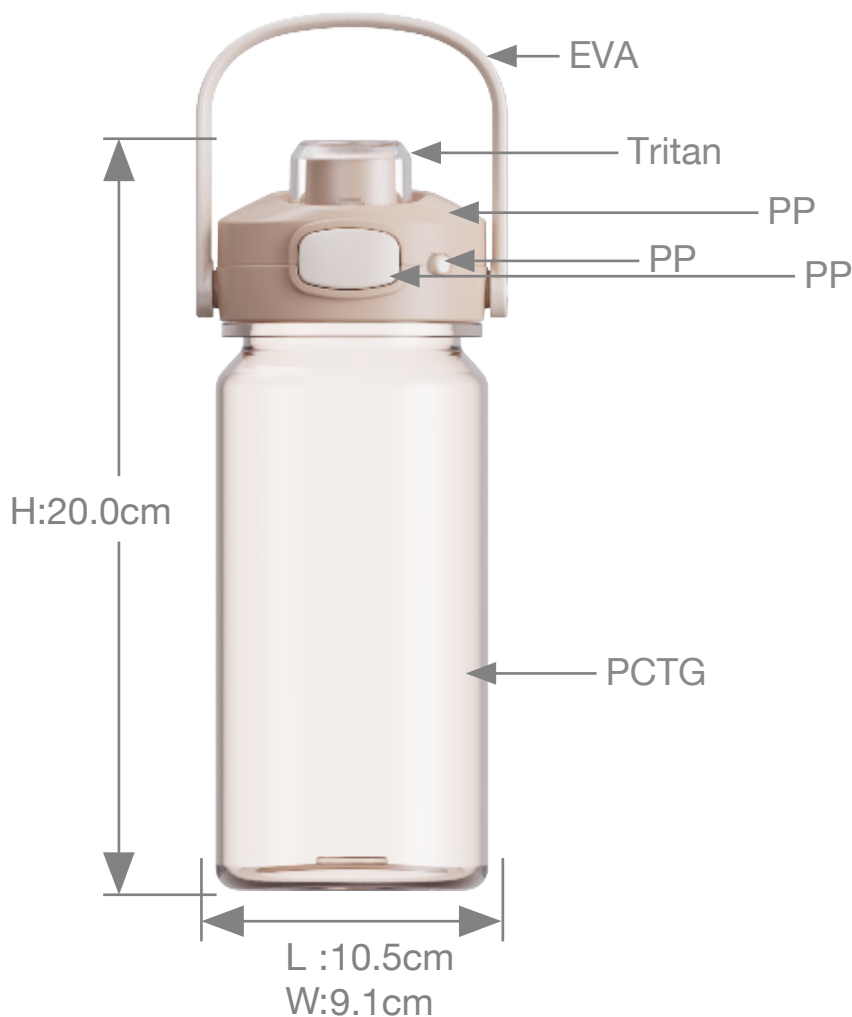

- Pale Peach
- Coal Black
- Mint Green

- New design TRITAN™ sport bottle.
- Push button operated lid.
- Volume measurements on the bottle.
- Five available sizes.

- Silicone
- 304 Stainless Steel
- 304 Stainless Steel