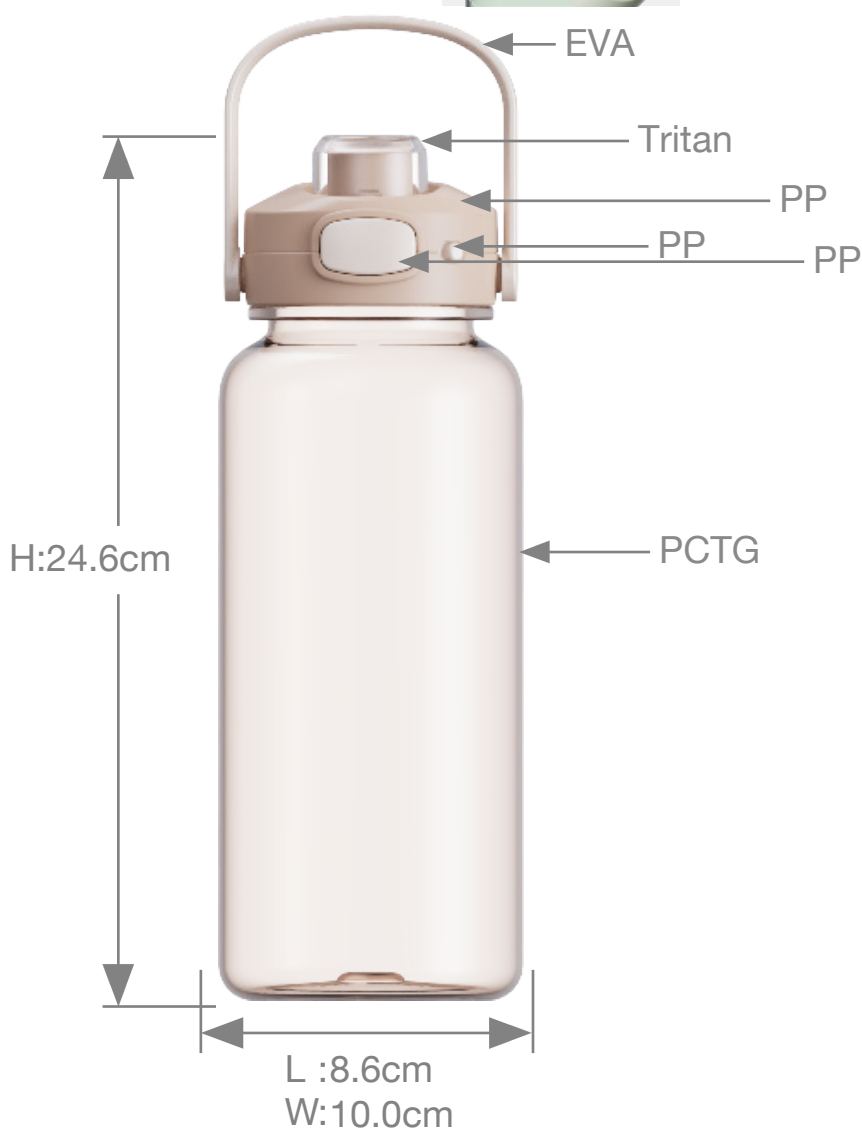

- Silicone
- 304 Stainless Steel
- 304 Stainless Steel

Item No.	Description	Capacity	Weigh	Color	Packaging	Casa Pack	Master Carton Size/ Cube	20FT	40FT
69856011 69852011 69854011	Water Bottle	1200ml/ 40oz	191g	Pale Peach Coal Black Mint Green	Unit Size 8.6x10.0x29.0cm	12	37.5x32.5x31.5cm/ 0.038m ³	10453	21316

CLEARLOK MEASURED SPORT

TRITAN™ ACTIVE HYDRATION

- Pale Peach
- Coal Black
- Mint Green

- New design TRITAN™ sport bottle.
- Push button operated lid.
- Volume measurements on the bottle.
- Five available sizes.