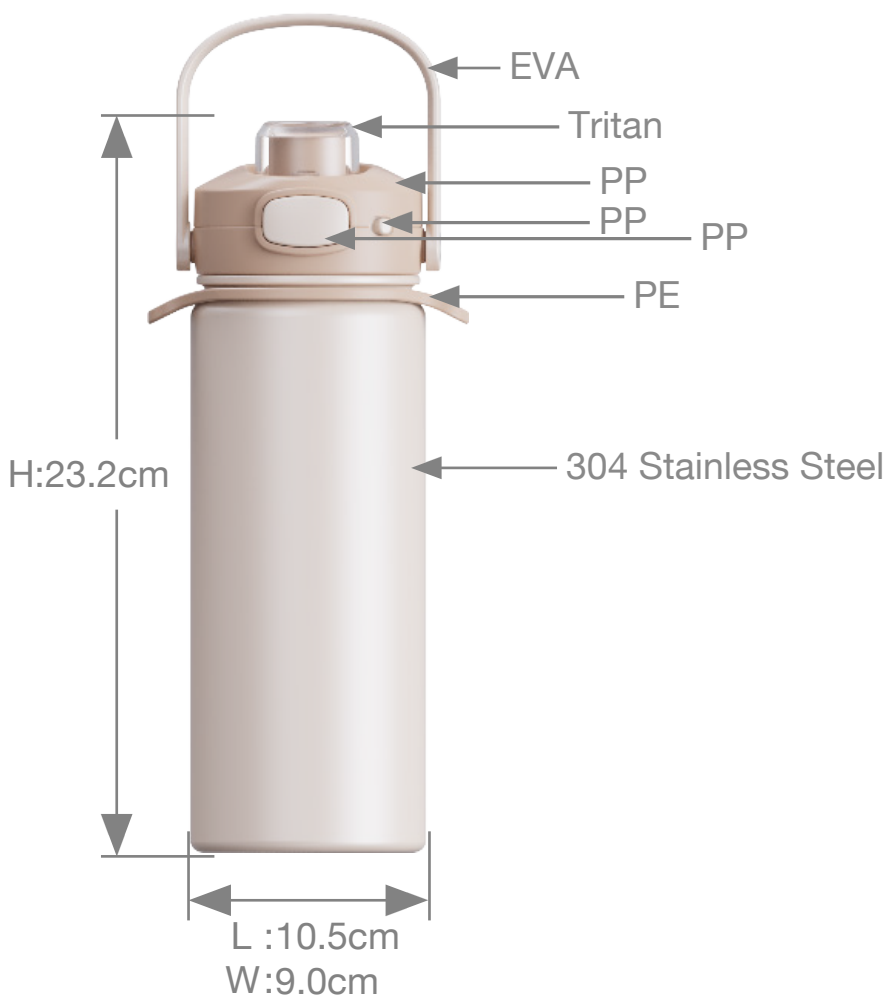

Item No.	Description	Capacity	Weigh	Color	Packaging	Casa Pack	Master Carton Size/ Cube	20FT	40FT
69876003 69872003 69874003	Water Bottle	750ml/ 24oz	374g	Pale Peach Coal Black Mint Green	Unit Size 10.5x9.0x26.8cm	12	39.0x34.0x29.5cm/ 0.039m <sup>3</sup>	10185	20769

# CLEARLOK STRATEGIC S/S

NEW THERMAL STAINLESS-STEEL

- New design S/S thermal bottle.
- Push button operated lid.
- Perfect for hot or cold drinks.
- Five available sizes.

- Pale Peach
- Coal Black
- Mint Green