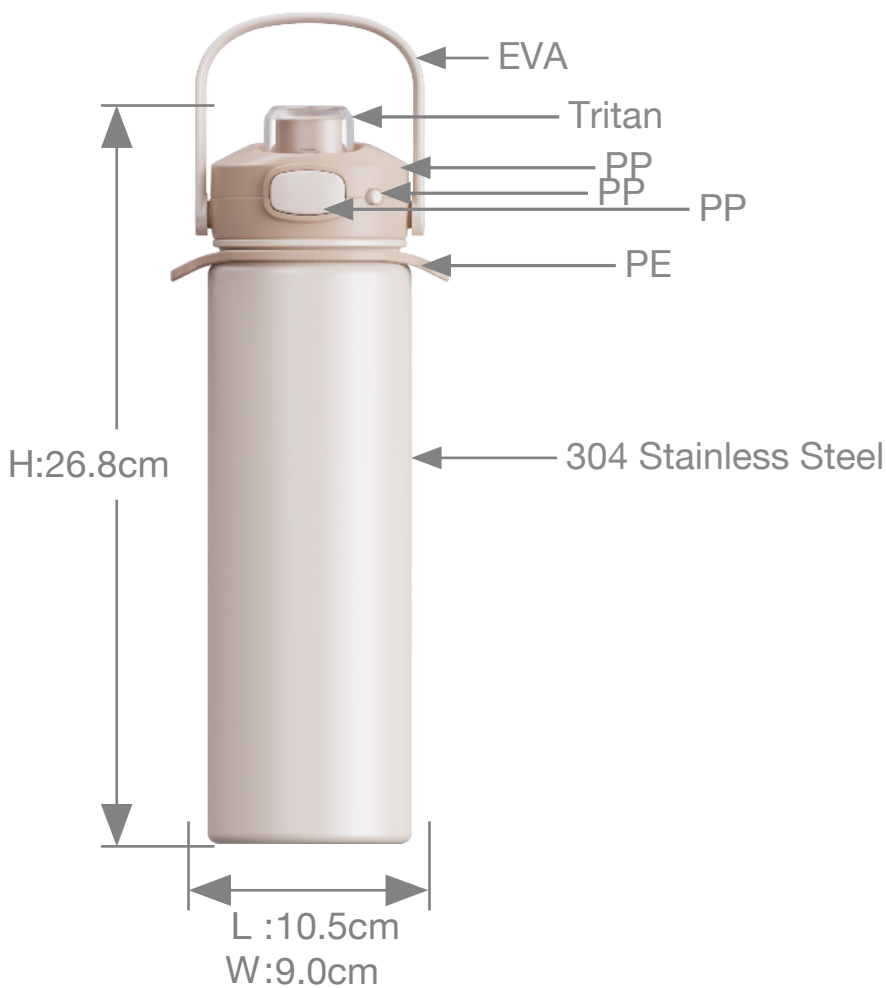

Item No.	Description	Capacity	Weigh	Color	Packaging	Casa Pack	Master Carton Size/ Cube	20FT	40FT
69876003 69872003 69874003	Water Bottle	750ml/ 24oz	374g	Pale Peach Coal Black Mint Green	Unit Size 10.5x9.0x26.8cm	12	39.0x34.0x29.5cm/ 0.039m³	10185	20769