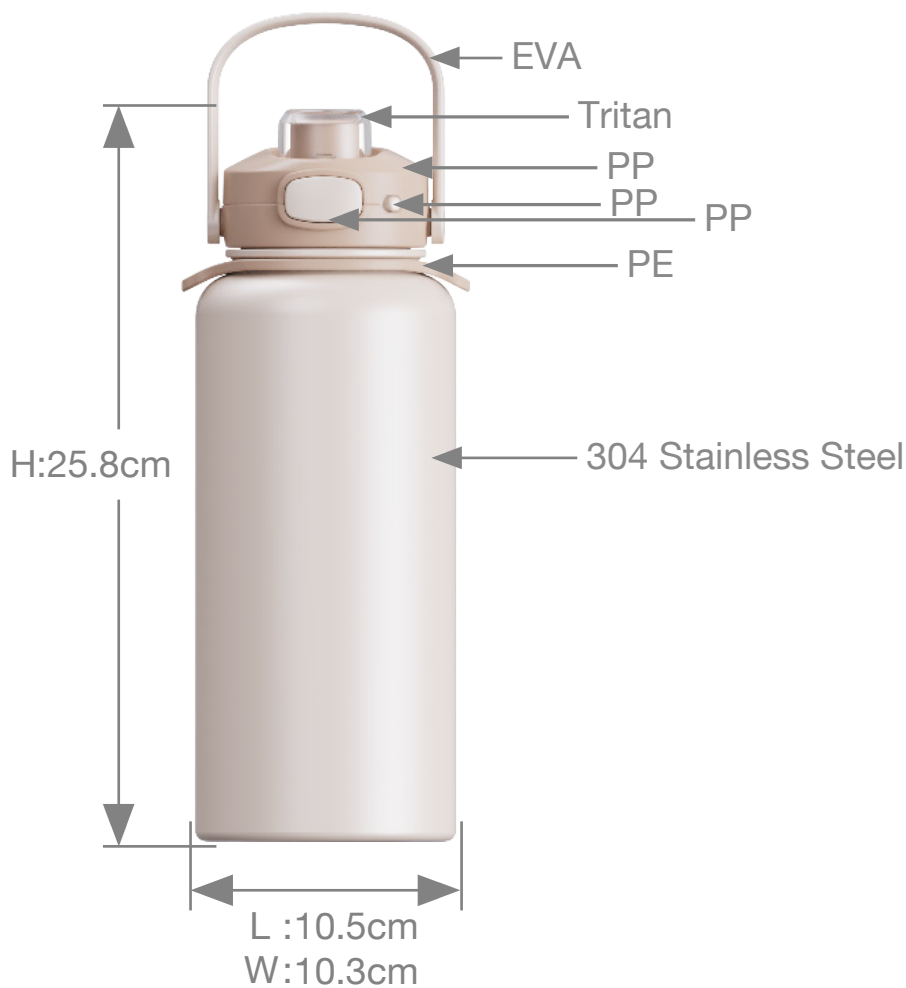

# CLEARLOK STRATEGIC S/S

NEW THERMAL STAINLESS-STEEL

- New design S/S thermal bottle.
- Push button operated lid.
- Perfect for hot or cold drinks.
- Five available sizes.

- Pale Peach
- Coal Black
- Mint Green