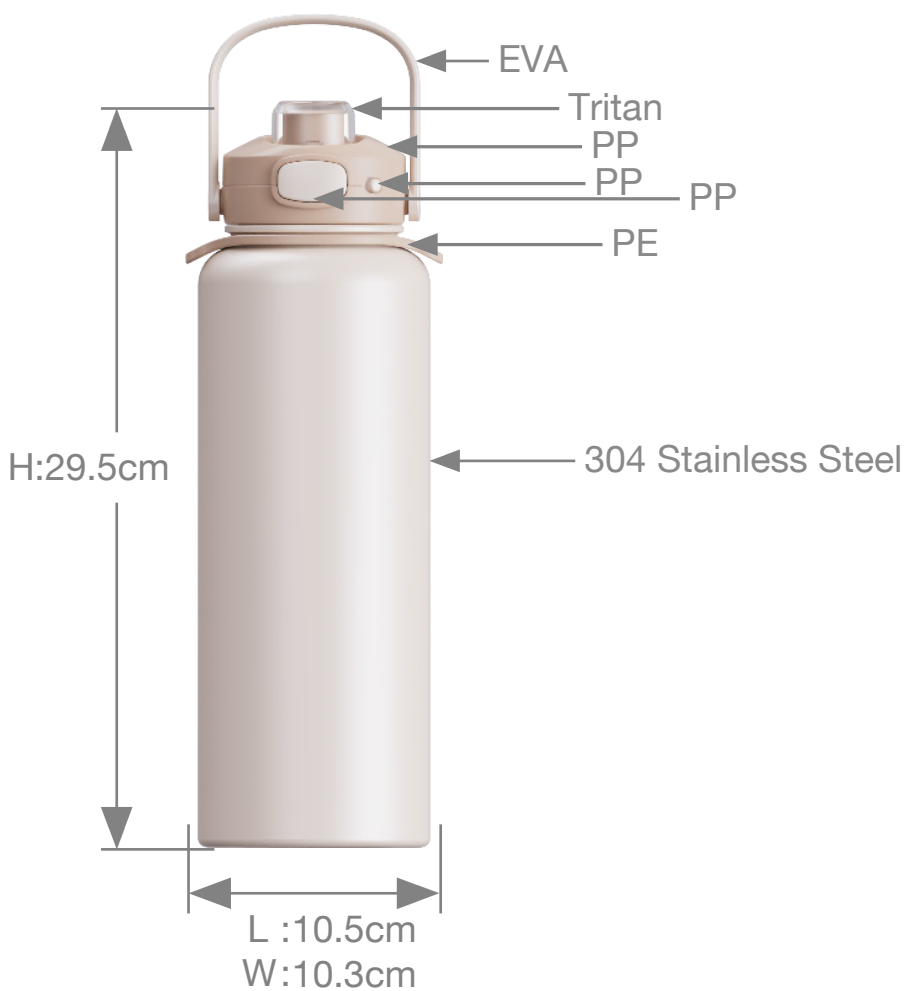

Item No.	Description	Capacity	Weigh	Color	Packaging	Casa Pack	Master Carton Size/ Cube	20FT	40FT
69886001 69882001 69884001	Water Bottle	1800ml/ 60oz	828g	Pale Peach Coal Black Mint Green	Unit Size 12.5x13.0x28.5cm	6	37.5x31.0x30.0cm/ 0.035m <sup>3</sup>	5674	11571

# CLEARLOK STRATEGIC S/S

NEW THERMAL STAINLESS-STEEL

- New design S/S thermal bottle.
- Push button operated lid.
- Perfect for hot or cold drinks.
- Five available sizes.

- Pale Peach
- Coal Black
- Mint Green