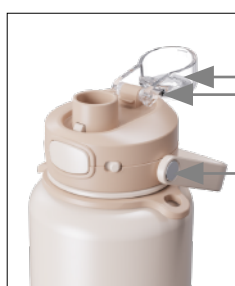

# CLEARLOK STRATEGIC S/S

NEW THERMAL STAINLESS-STEEL

- New design S/S thermal bottle.
- Push button operated lid.
- Perfect for hot or cold drinks.
- Five available sizes.

- Pale Peach
- Coal Black
- Mint Green

Item No.	Description	Capacity	Weigh	Color	Packaging	Casa Pack	Master Carton Size/ Cube	20FT	40FT
69876003 69872003 69874003	Water Bottle	750ml/ 24oz	374g	Pale Peach Coal Black Mint Green	Unit Size 10.5x9.0x26.8cm	12	39.0x34.0x29.5cm/ 0.039m <sup>3</sup>	10185	20769