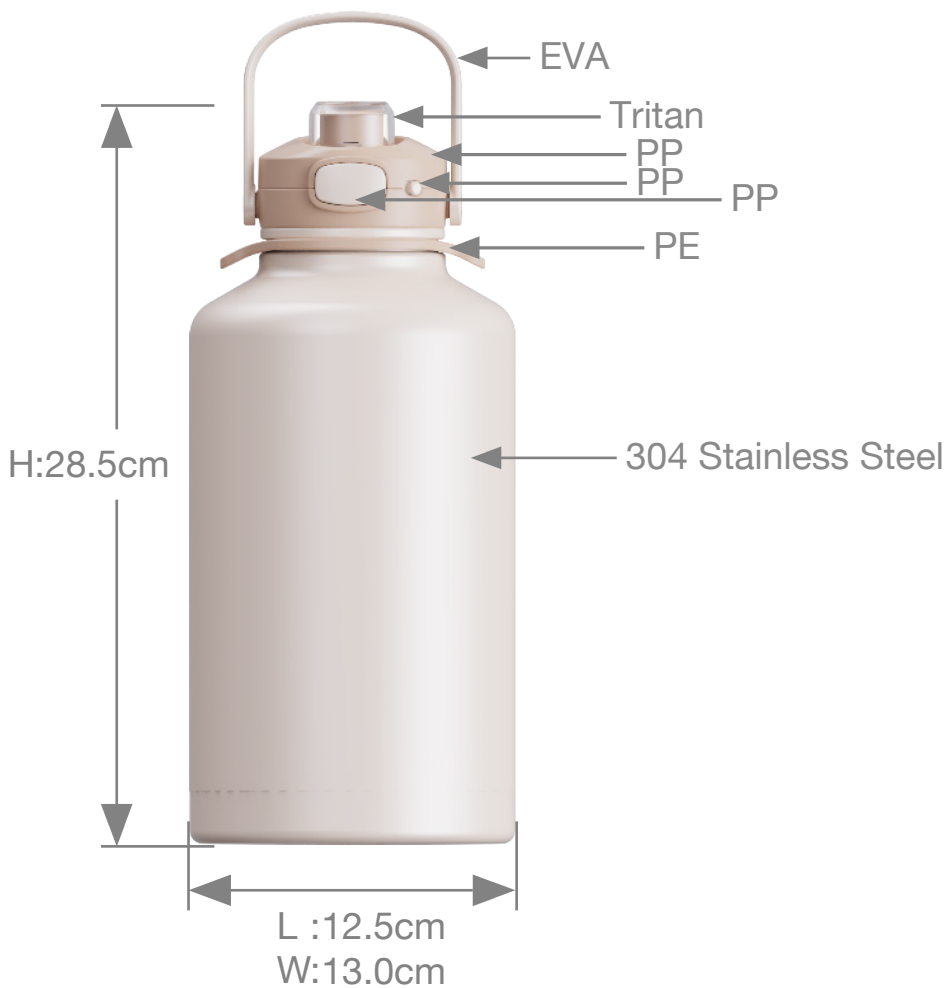

# CLEARLOK STRATEGIC S/S

NEW THERMAL STAINLESS-STEEL

- New design S/S thermal bottle.
- Push button operated lid.
- Perfect for hot or cold drinks.
- Five available sizes.

- Pale Peach
- Coal Black
- Mint Green

Item No.	Description	Capacity	Weigh	Color	Packaging	Casa Pack	Master Carton Size/ Cube	20FT	40FT
69886001 69882001 69884001	Water Bottle	1800ml/ 60oz	828g	Pale Peach Coal Black Mint Green	Unit Size 12.5x13.0x28.5cm	6	37.5x31.0x30.0cm/ 0.035m <sup>3</sup>	5674	11571