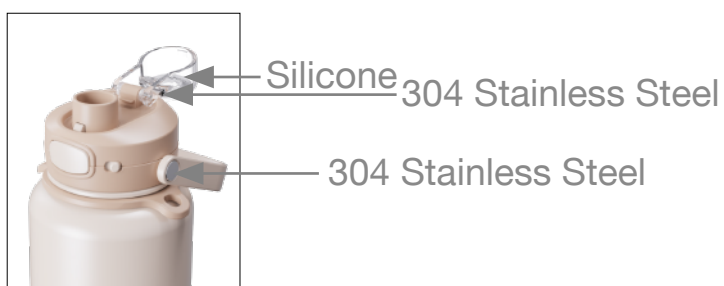

# CLEARLOK STRATEGIC S/S

NEW THERMAL STAINLESS-STEEL

- New design S/S thermal bottle.
- Push button operated lid.
- Perfect for hot or cold drinks.
- Five available sizes.

- Pale Peach
- Coal Black
- Mint Green

Item No.	Description	Capacity	Weigh	Color	Packaging	Casa Pack	Master Carton Size/ Cube	20FT	40FT
69886001 69882001 69884001	Water Bottle	1800ml/ 60oz	828g	Pale Peach Coal Black Mint Green	Unit Size 12.5x13.0x28.5cm	6	37.5x31.0x30.0cm/ 0.035m <sup>3</sup>	5674	11571