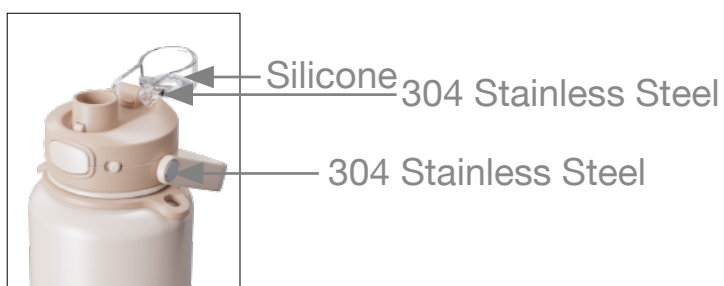

# CLEARLOK STRATEGIC S/S

NEW THERMAL STAINLESS-STEEL

- New design S/S thermal bottle.
- Push button operated lid.
- Perfect for hot or cold drinks.
- Five available sizes.

- Pale Peach
- Coal Black
- Mint Green

Item No.	Description	Capacity	Weigh	Color	Packaging	Casa Pack	Master Carton Size/ Cube	20FT	40FT
69876002 69872002 69874002	Water Bottle	1000ml/ 32oz	428g	Pale Peach Coal Black Mint Green	Unit Size 10.5x10.3x25.8cm	12	44.0x34.0x28.5cm/ 0.043m <sup>3</sup>	9237	18837