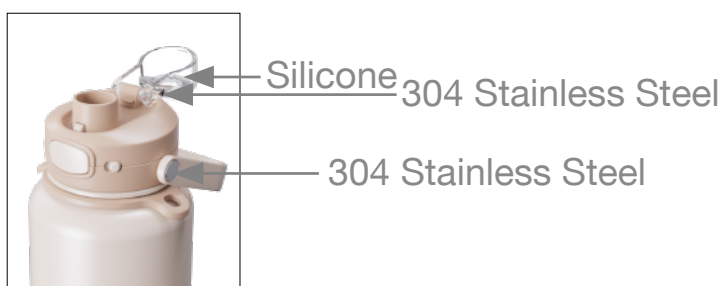

# CLEARLOK STRATEGIC S/S

NEW THERMAL STAINLESS-STEEL

- New design S/S thermal bottle.
- Push button operated lid.
- Perfect for hot or cold drinks.
- Five available sizes.

- Pale Peach
- Coal Black
- Mint Green