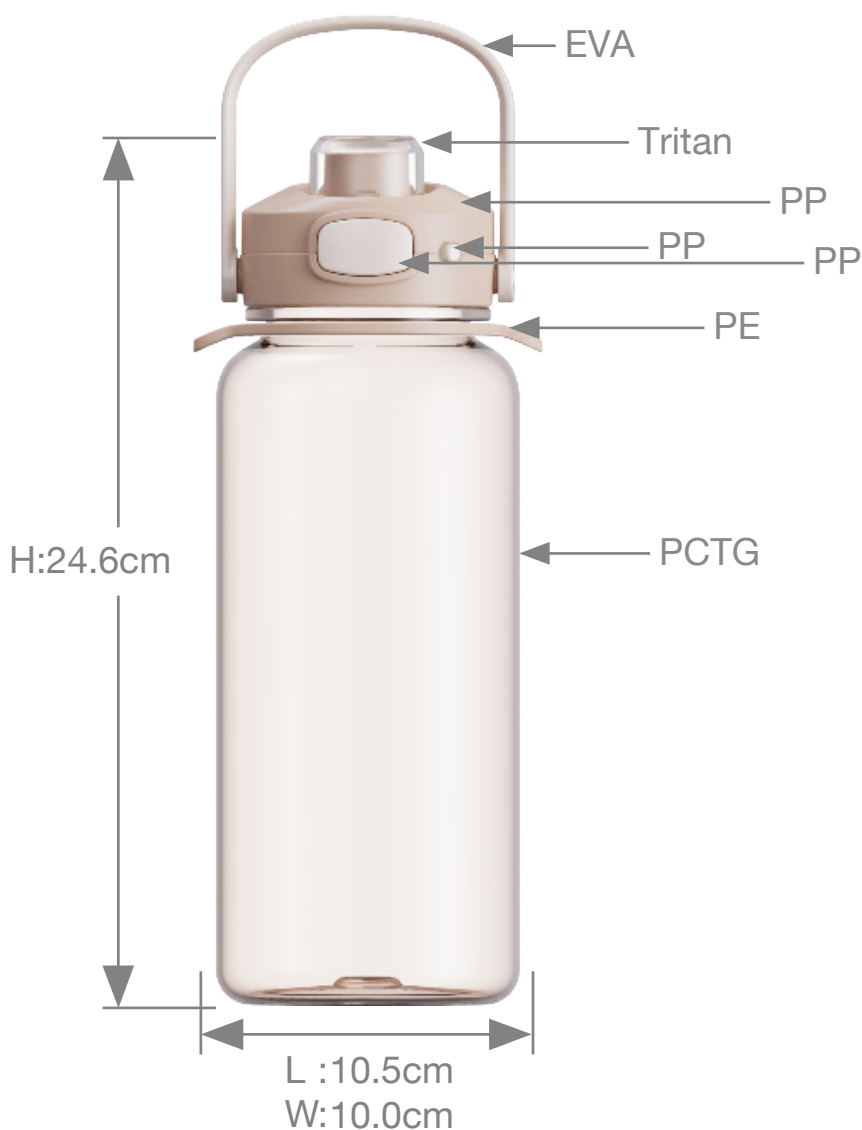

CLEARLOK MEASURED SPORT

TRITAN™ ACTIVE HYDRATION

- Pale Peach
- Coal Black
- Mint Green

- New design TRITAN™ sport bottle.
- Push button operated lid.
- Volume measurements on the bottle.
- Five available sizes.

- Silicone
- 304 Stainless Steel
- 304 Stainless Steel

Item No.	Description	Capacity	Weigh	Color	Packaging	Casa Pack	Master Carton Size/ Cube	20FT	40FT
69856001 69852001 69854001	Water Bottle	1200ml/ 40oz	196g	Pale Peach Coal Black Mint Green	Unit Size 10.5x10.0x29.0cm	12	43.0x34.0x31.5cm/ 0.046m ³	8635	17609

CLEARLOK MEASURED SPORT

TRITAN™ ACTIVE HYDRATION

Pale Peach
Coal Black
Mint Green

- New design TRITAN™ sport bottle.
- Push button operated lid.
- Volume measurements on the bottle.
- Five available sizes.

Item No.	Description	Capacity	Weigh	Color	Packaging	Casa Pack	Master Carton Size/ Cube	20FT	40FT
69856002 69852002 69854002	Water Bottle	1000ml/ 32oz	178g	Pale Peach Coal Black Mint Green	Unit Size 10.5x10.0x24.6cm	12	43.0x34.0x27.0cm/ 0.039m ³	10185	20769