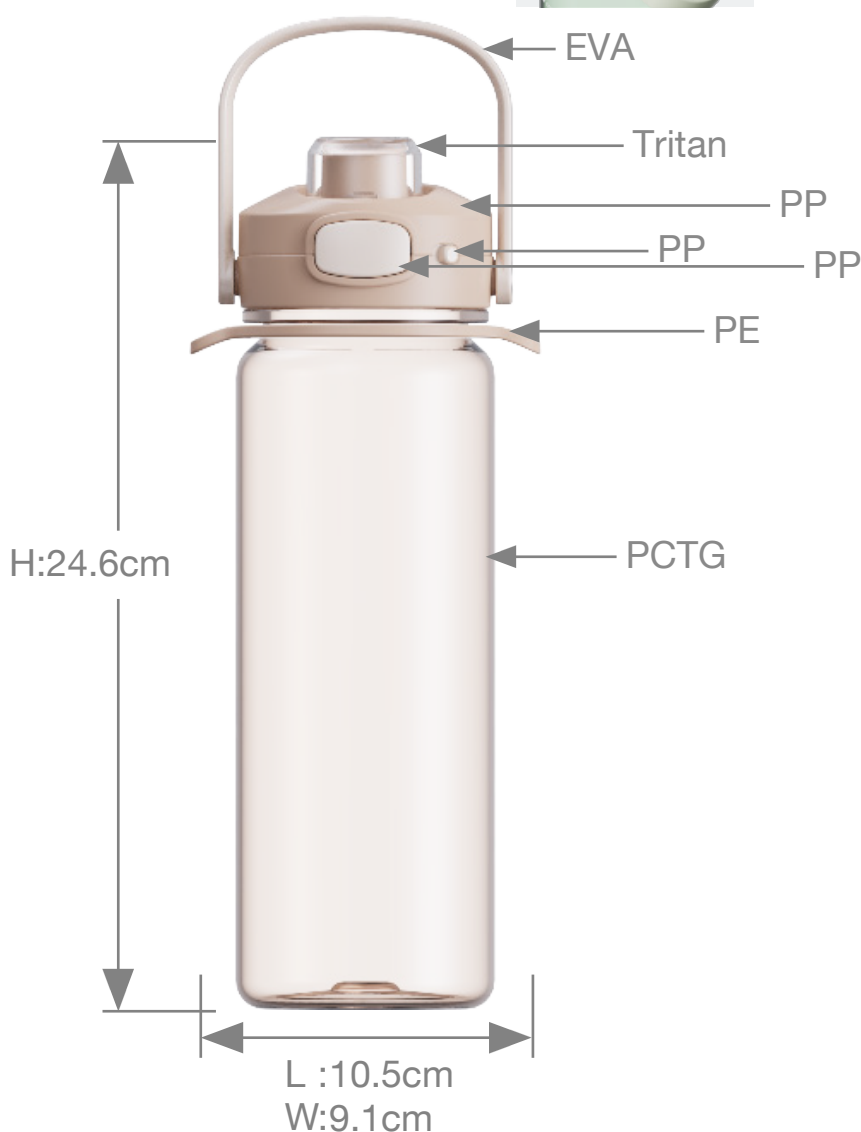

CLEARLOK MEASURED SPORT

TRITAN™ ACTIVE HYDRATION

- Pale Peach
- Coal Black
- Mint Green

- New design TRITAN™ sport bottle.
- Push button operated lid.
- Volume measurements on the bottle.
- Five available sizes.

- Silicone
- 304 Stainless Steel
- 304 Stainless Steel

Item No.	Description	Capacity	Weigh	Color	Packaging	Casa Pack	Master Carton Size/ Cube	20FT	40FT
69856003 69852003 69854003	Water Bottle	700ml/ 24oz	155g	Pale Peach Coal Black Mint Green	Unit Size 10.5x9.1x24.6cm	12	39.5x34.0x27.0cm/ 0.036m ³	11033	22500