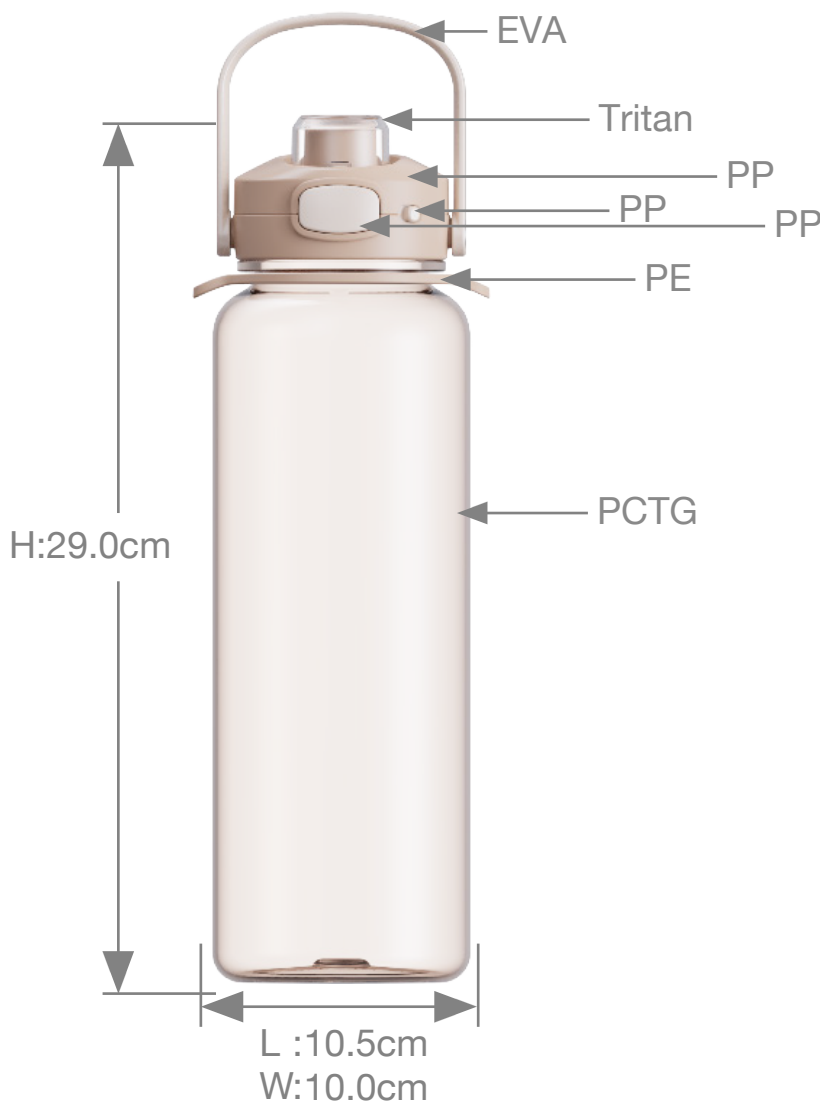

CLEARLOK MEASURED SPORT

TRITAN™ ACTIVE HYDRATION

- Pale Peach
- Coal Black
- Mint Green

- New design TRITAN™ sport bottle.
- Push button operated lid.
- Volume measurements on the bottle.
- Five available sizes.

- Silicone
- 304 Stainless Steel
- 304 Stainless Steel

Item No.	Description	Capacity	Weigh	Color	Packaging	Casa Pack	Master Carton Size/ Cube	20FT	40FT
69856001 69852001 69854001	Water Bottle	1200ml/ 40oz	196g	Pale Peach Coal Black Mint Green	Unit Size 10.5x10.0x29.0cm	12	43.0x34.0x31.5cm/ 0.046m ³	8635	17609

CLEARLOK MEASURED SPORT

TRITAN™ ACTIVE HYDRATION

Pale Peach
Coal Black
Mint Green

- New design TRITAN™ sport bottle.
- Push button operated lid.
- Volume measurements on the bottle.
- Five available sizes.

Item No.	Description	Capacity	Weigh	Color	Packaging	Casa Pack	Master Carton Size/ Cube	20FT	40FT
69856002 69852002 69854002	Water Bottle	1000ml/ 32oz	178g	Pale Peach Coal Black Mint Green	Unit Size 10.5x10.0x24.6cm	12	43.0x34.0x27.0cm/ 0.039m ³	10185	20769