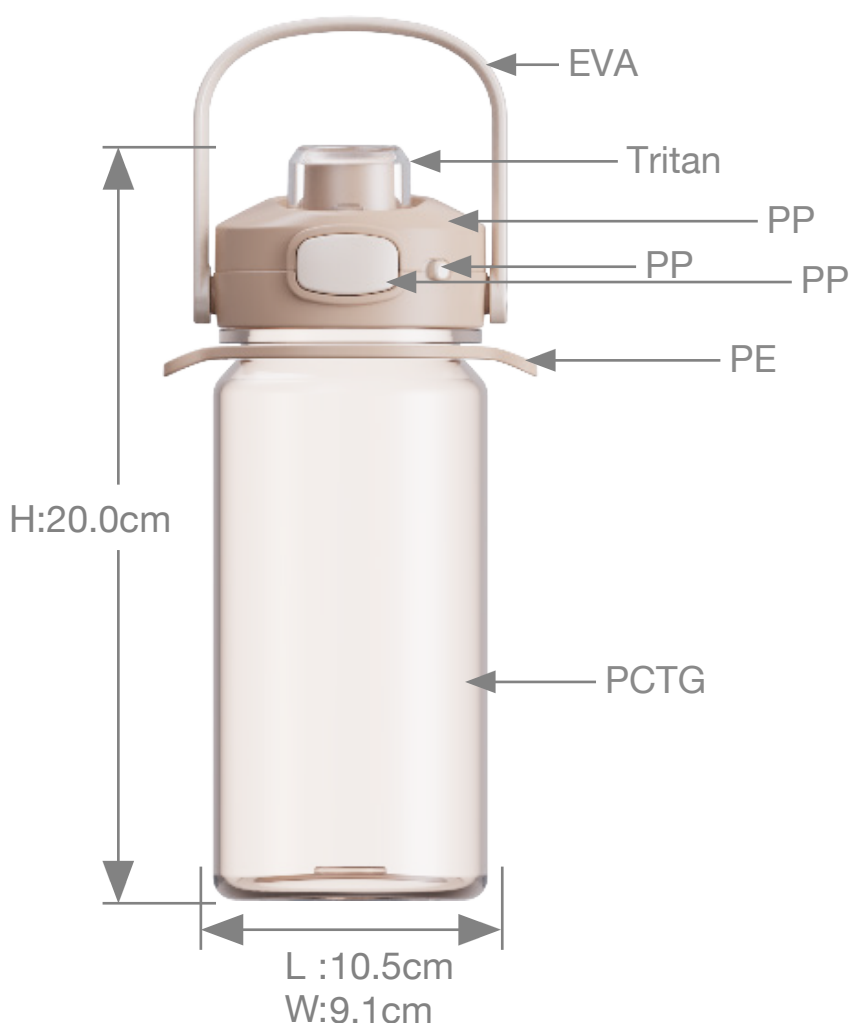

- Pale Peach
- Coal Black
- Mint Green

- New design TRITAN™ sport bottle.
- Push button operated lid.
- Volume measurements on the bottle.
- Five available sizes.

- Silicone
- 304 Stainless Steel
- 304 Stainless Steel