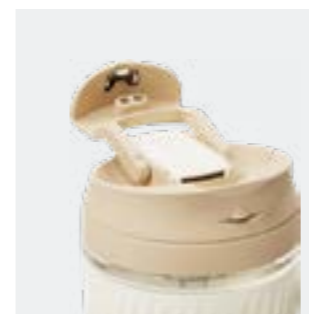

SAFE TRAVELS

DUAL LID
MULTI-USE GLASS CUP