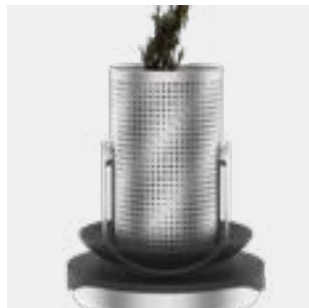

MODERN TOUCH

TRADITION & INNOVATION

Brewing the best tea takes careful thought. First, rinse the tea and heat the cup. Second, steep long enough but not too long. Third, put the brewing basket somewhere while you're drinking the first cup. Fourth ... well, it takes careful thought. So, how about traditional tea with a modern touch? Place fresh leaves in the basket; perch the lid and basket unit on the edge of the borosilicate cup; pour through the leaves to fill the cup; place the lid on the cup so that the tea can steep; remove and invert the basket, which will rest in the concave lid and not leak on your table. Enjoy traditional tea enhanced with modern innovation.