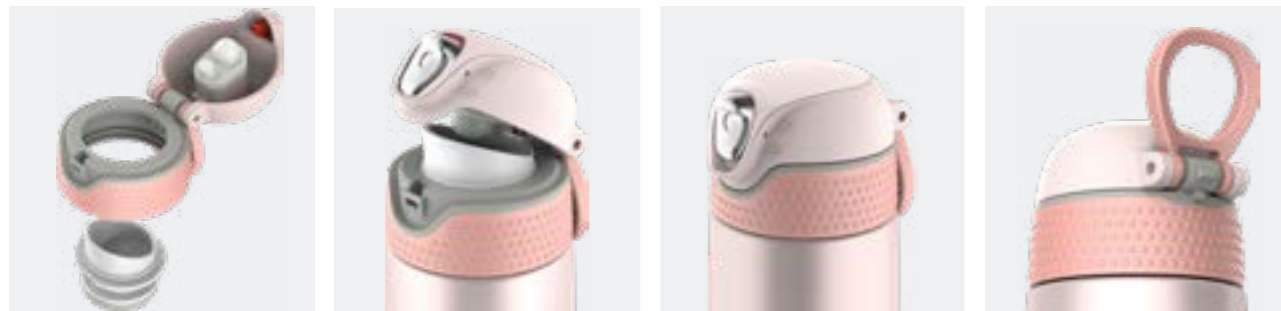

PEARLITE

STEEL

Express your personality with our PEARLite Stylings series of artful attitudes and fanciful finishes. Since you have more than one mood, you can choose from two colors to fit how you feel.