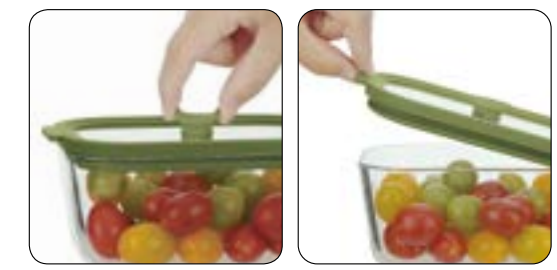

C HEAVY DUTY GLASS STORAGE

PLASTIC-FREE DESIGN