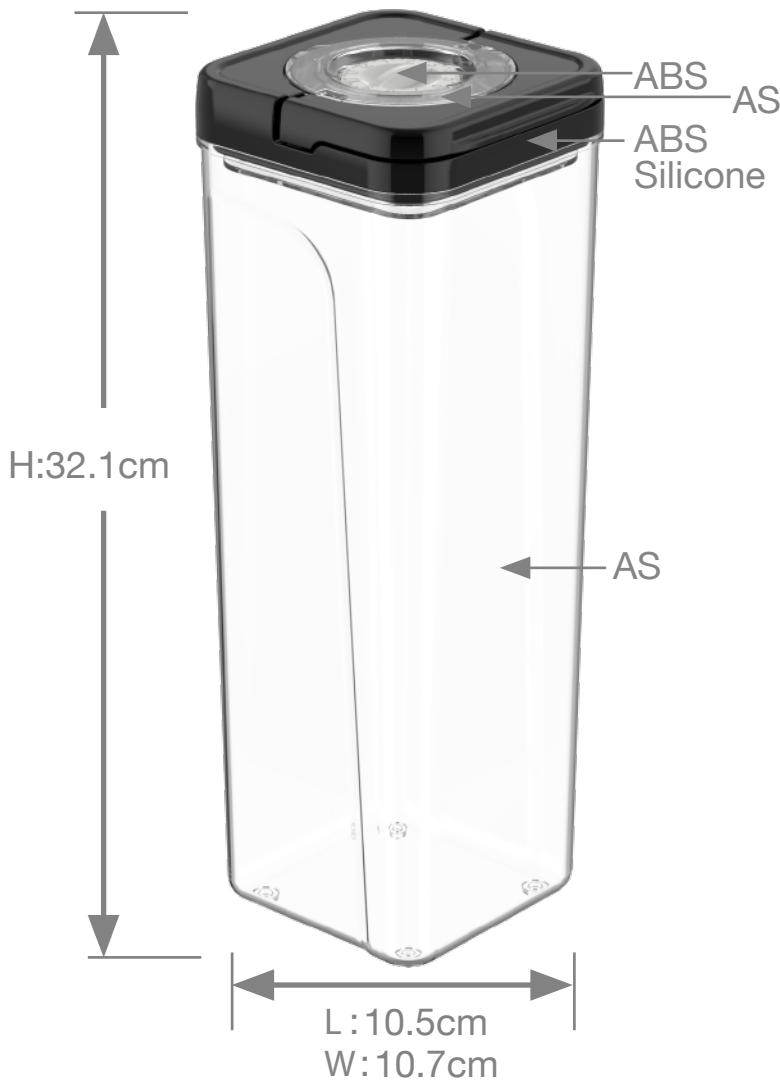

KITCHEN STORAGE

SAVE-THE-DATE LID

SQUARE•DATE

- Save-the-date lid shows when food was stored
- Secure one-step sealing lid
- BPA-Free
- Several stackable sizes
- Unique easy-to-hold shape

XL

#99262011 Black
#99261011 White
Unit Size 10.5x10.7x32.1cm
Case Pack 12
Carton Cube 0.054m³
2300ml

5 Pcs Storage Jar Set

#99262010 Black
#99261010 White
Color Box Size 32.0x10.9x33.0cm
Case Pack 4
Carton Cube 0.054m³

Item No.	Description	Capacity	Weigh	Color	Packaging	Casa Pack	Master Carton Size/ Cube	20FT	40FT
99262014 99261014	Storage Jar	370ml	176g	Black White	Unit Size 10.5x10.7x8.1cm	36	45.0x35.0x28.0cm/ 0.044m ³	27082	55227

SQUARE•DATE

KITCHEN STORAGE

SAVE-THE-DATE LID

- Save-the-date lid shows when food was stored
- Secure one-step sealing lid
- BPA-Free
- Several stackable sizes
- Unique easy-to-hold shape

XL

#99262011 Black
#99261011 White
Unit Size 10.5x10.7x32.1cm
Case Pack 12
Carton Cube 0.054m³
2300ml