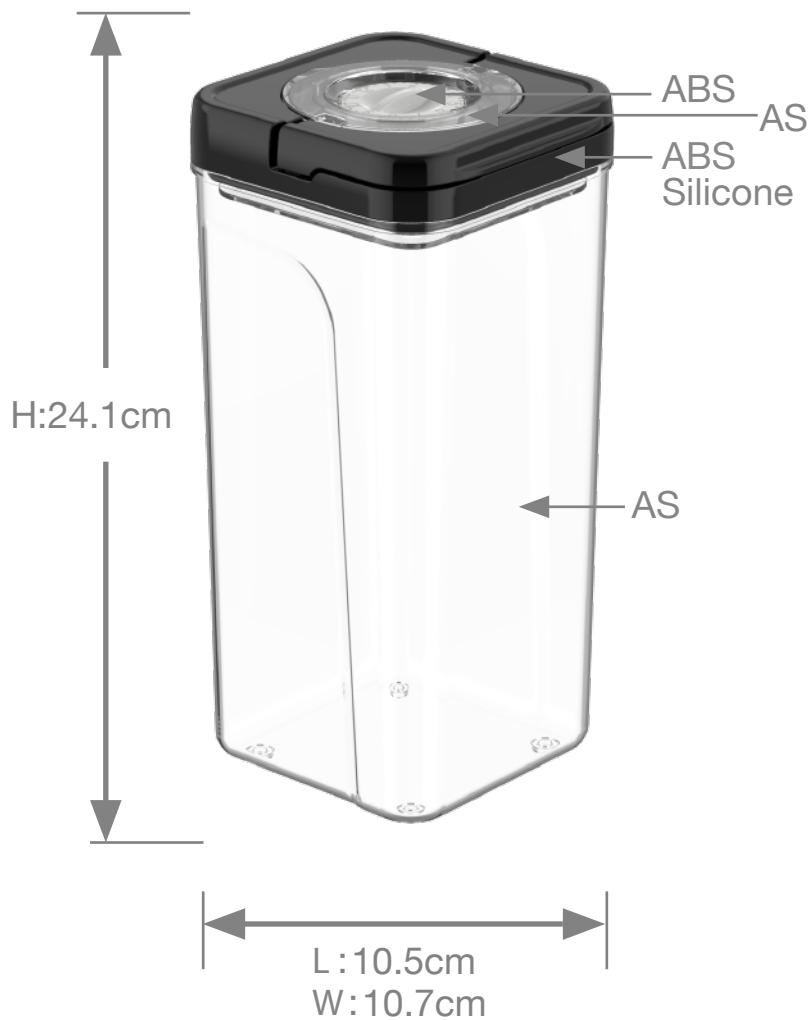

KITCHEN STORAGE

SAVE-THE-DATE LID

SQUARE•DATE

- Save-the-date lid shows when food was stored
- Secure one-step sealing lid
- BPA-Free
- Several stackable sizes
- Unique easy-to-hold shape

XL

#99262011 Black
#99261011 White
Unit Size 10.5x10.7x32.1cm
Case Pack 12
Carton Cube 0.054m³
2300ml

L

#99262012 Black
#99261012 White
Unit Size 10.5x10.7x24.1cm
Case Pack 12
Carton Cube 0.042m³
1700ml

M

#99262013 Black
#99261013 White
Unit Size 10.5x10.7x16.1cm
Case Pack 12
Carton Cube 0.029m³
1000ml

S

#99262014 Black
#99261014 White
Unit Size 10.5x10.7x8.1cm
Case Pack 36
Carton Cube 0.044m³
370ml

5 Pcs Storage Jar Set

#99262010 Black
#99261010 White
Color Box Size 32.0x10.9x33.0cm
Case Pack 4
Carton Cube 0.054m³

Item No.	Description	Capacity	Weigh	Color	Packaging	Casa Pack	Master Carton Size/ Cube	20FT	40FT
99262012 99261012	Storage Jar	1700ml	304g	Black White	Unit Size 10.5x10.7x24.1cm	12	45.0x35.0x26.5cm/ 0.042m ³	9457	19286