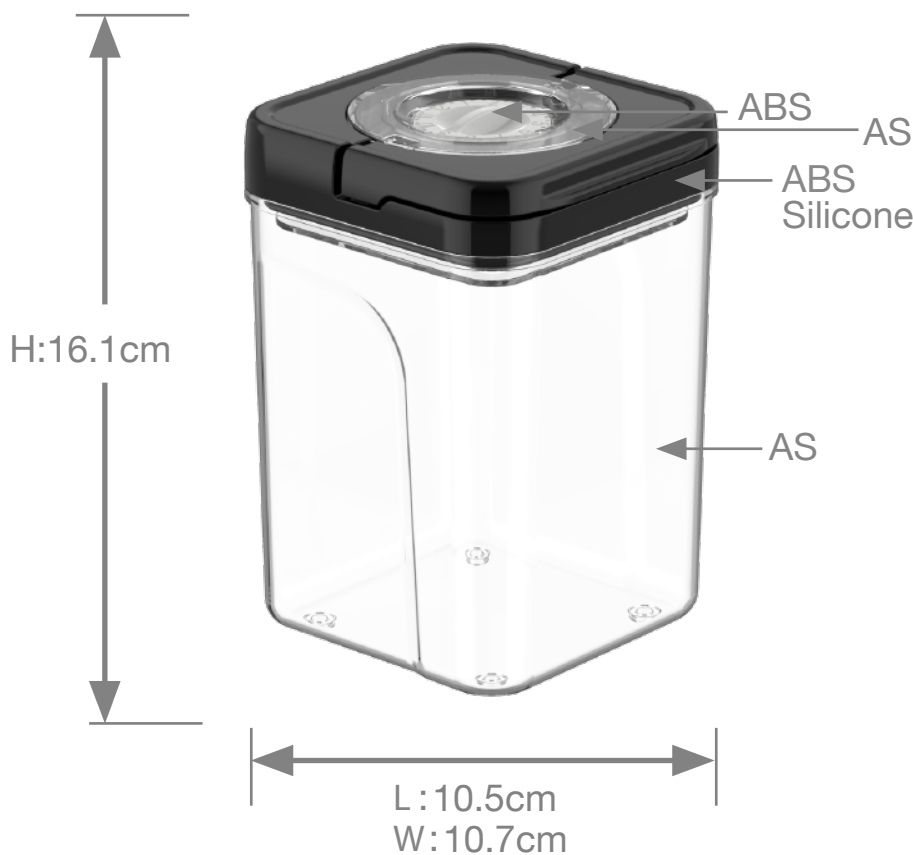

KITCHEN STORAGE

SAVE-THE-DATE LID

SQUARE•DATE

- Save-the-date lid shows when food was stored
- Secure one-step sealing lid
- BPA-Free
- Several stackable sizes
- Unique easy-to-hold shape

XL

#99262011 Black
#99261011 White
Unit Size 10.5x10.7x32.1cm
Case Pack 12
Carton Cube 0.054m³
2300ml

L

#99262012 Black
#99261012 White
Unit Size 10.5x10.7x24.1cm
Case Pack 12
Carton Cube 0.042m³
1700ml

M

#99262013 Black
#99261013 White
Unit Size 10.5x10.7x16.1cm
Case Pack 12
Carton Cube 0.029m³
1000ml

S

#99262014 Black
#99261014 White
Unit Size 10.5x10.7x8.1cm
Case Pack 36
Carton Cube 0.044m³
370ml

5 Pcs Storage Jar Set

#99262010 Black
#99261010 White
Color Box Size 32.0x10.9x33.0cm
Case Pack 4
Carton Cube 0.054m³

Item No.	Description	Capacity	Weigh	Color	Packaging	Casa Pack	Master Carton Size/ Cube	20FT	40FT
99262012 99261012	Storage Jar	1700ml	304g	Black White	Unit Size 10.5x10.7x24.1cm	12	45.0x35.0x26.5cm/ 0.042m ³	9457	19286