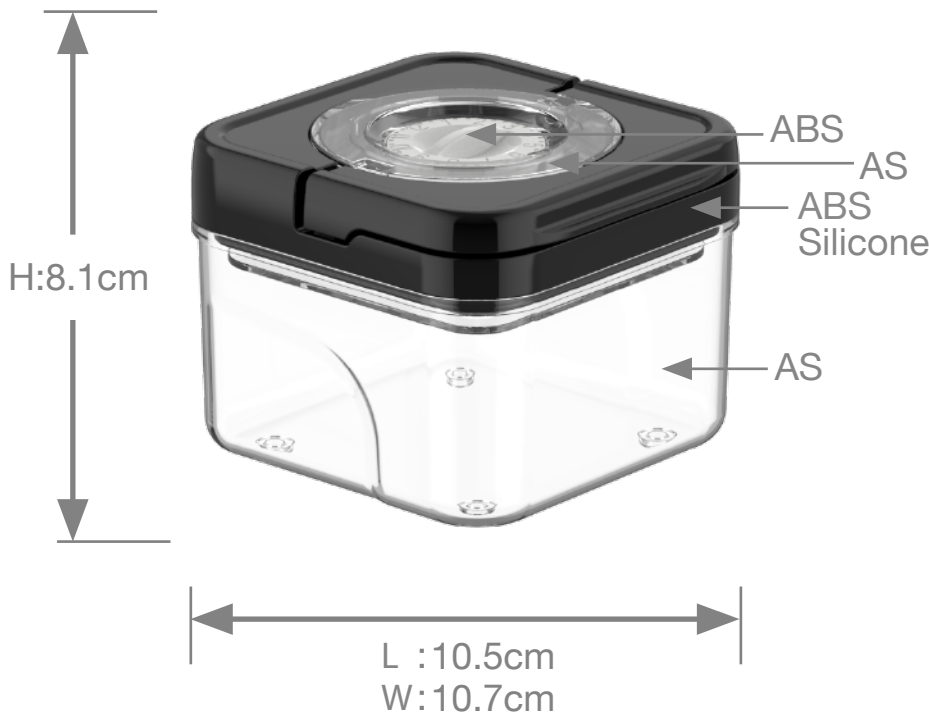

KITCHEN STORAGE

SAVE-THE-DATE LID

SQUARE•DATE

- Save-the-date lid shows when food was stored
- Secure one-step sealing lid
- BPA-Free
- Several stackable sizes
- Unique easy-to-hold shape

XL

#99262011 Black
#99261011 White
Unit Size 10.5x10.7x32.1cm
Case Pack 12
Carton Cube 0.054m³
2300ml

5 Pcs Storage Jar Set

#99262010 Black
#99261010 White
Color Box Size 32.0x10.9x33.0cm
Case Pack 4
Carton Cube 0.054m³

Item No.	Description	Capacity	Weigh	Color	Packaging	Casa Pack	Master Carton Size/ Cube	20FT	40FT
99262012 99261012	Storage Jar	1700ml	304g	Black White	Unit Size 10.5x10.7x24.1cm	12	45.0x35.0x26.5cm/ 0.042m ³	9457	19286

5 Pcs Storage Jar Set

#99262010 Black
#99261010 White
Color Box Size 32.0x10.9x33.0cm
Case Pack 4
Carton Cube 0.054m³

Item No.	Description	Capacity	Weigh	Color	Packaging	Casa Pack	Master Carton Size/ Cube	20FT	40FT
99262013 99261013	Storage Jar	1000ml	244g	Black White	Unit Size 10.5x10.7x16.1cm	12	45.0x35.0x18.5cm/ 0.029m ³	13697	27600