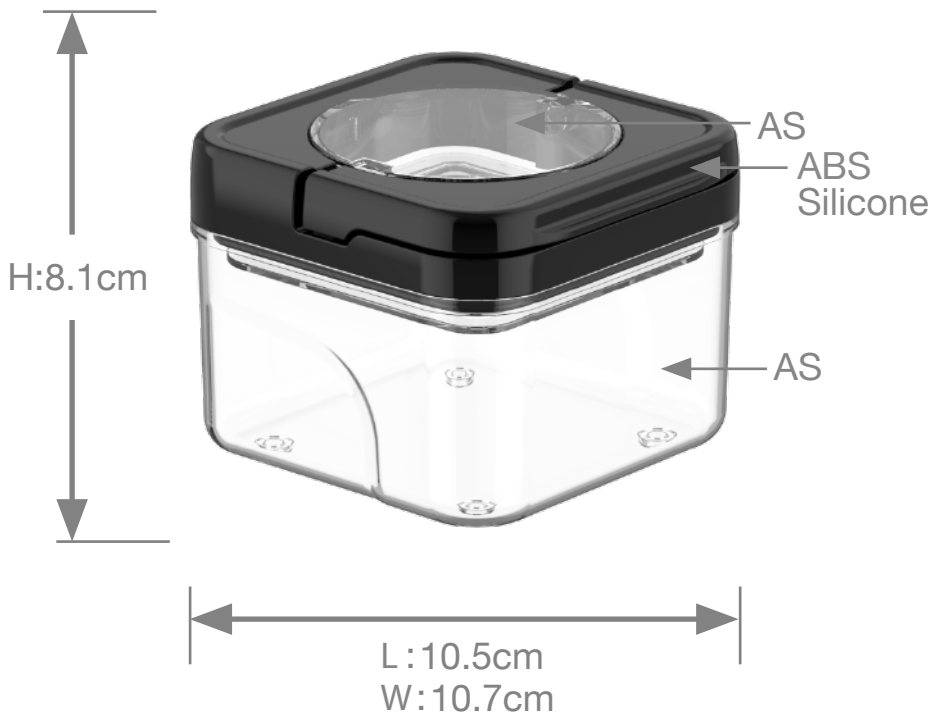

KITCHEN STORAGE

SQUARE•LOK

- Large transparent top to view contents
- Secure one-step sealing lid
- BPA-Free
- Unique easy-to-hold shape
- Several stackable sizes

XL

#99262001 Black
#99261001 White
Unit Size 10.5x10.7x32.1cm
Case Pack 12
Carton Cube 0.054m³
2300ml

5 Pcs Storage Jar Set

#99262000 Black
#99261000 White
Color Box Size 32.0x10.9x33.0cm
Case Pack 4
Carton Cube 0.054m³

Item No.	Description	Capacity	Weigh	Color	Packaging	Casa Pack	Master Carton Size/ Cube	20FT	40FT
99262003 99261003	Storage Jar	1000ml	238g	Black White	Unit Size 10.5x10.7x16.1cm	12	45.0x35.0x18.5cm/ 0.029m ³	13697	27600