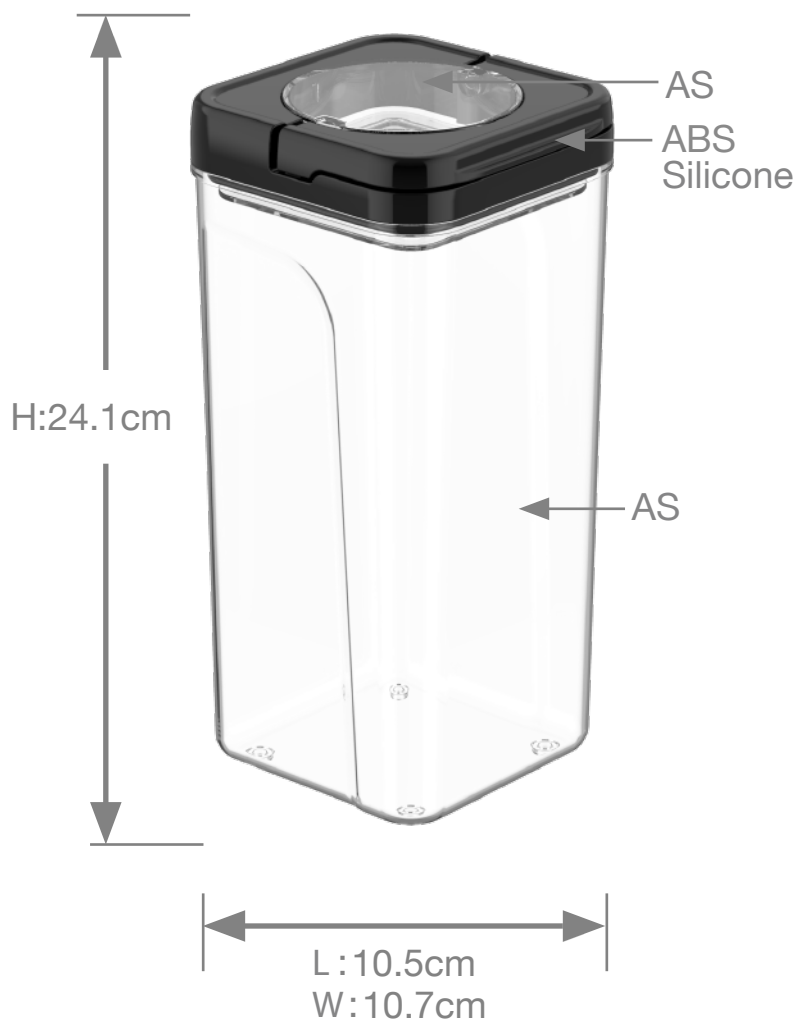

KITCHEN STORAGE

SQUARE•LOK

- Large transparent top to view contents
- Secure one-step sealing lid
- BPA-Free
- Unique easy-to-hold shape
- Several stackable sizes

XL

#99262001 Black
#99261001 White
Unit Size 10.5x10.7x32.1cm
Case Pack 12
Carton Cube 0.054m³
2300ml

L

#99262002 Black
#99261002 White
Unit Size 10.5x10.7x24.1cm
Case Pack 12
Carton Cube 0.042m³
1700ml

M

#99262003 Black
#99261003 White
Unit Size 10.5x10.7x16.1cm
Case Pack 12
Carton Cube 0.029m³
1000ml

S

#99262004 Black
#99261004 White
Unit Size 10.5x10.7x8.1cm
Case Pack 36
Carton Cube 0.044m³
370ml

5 Pcs Storage Jar Set

#99262000 Black
#99261000 White
Color Box Size 32.0x10.9x33.0cm
Case Pack 4
Carton Cube 0.054m³

Item No.	Description	Capacity	Weigh	Color	Packaging	Casa Pack	Master Carton Size/ Cube	20FT	40FT
99262002 99261002	Storage Jar	1700ml	298g	Black White	Unit Size 10.5x10.7x24.1cm	12	45.0x35.0x26.5cm/ 0.042m ³	9457	19286