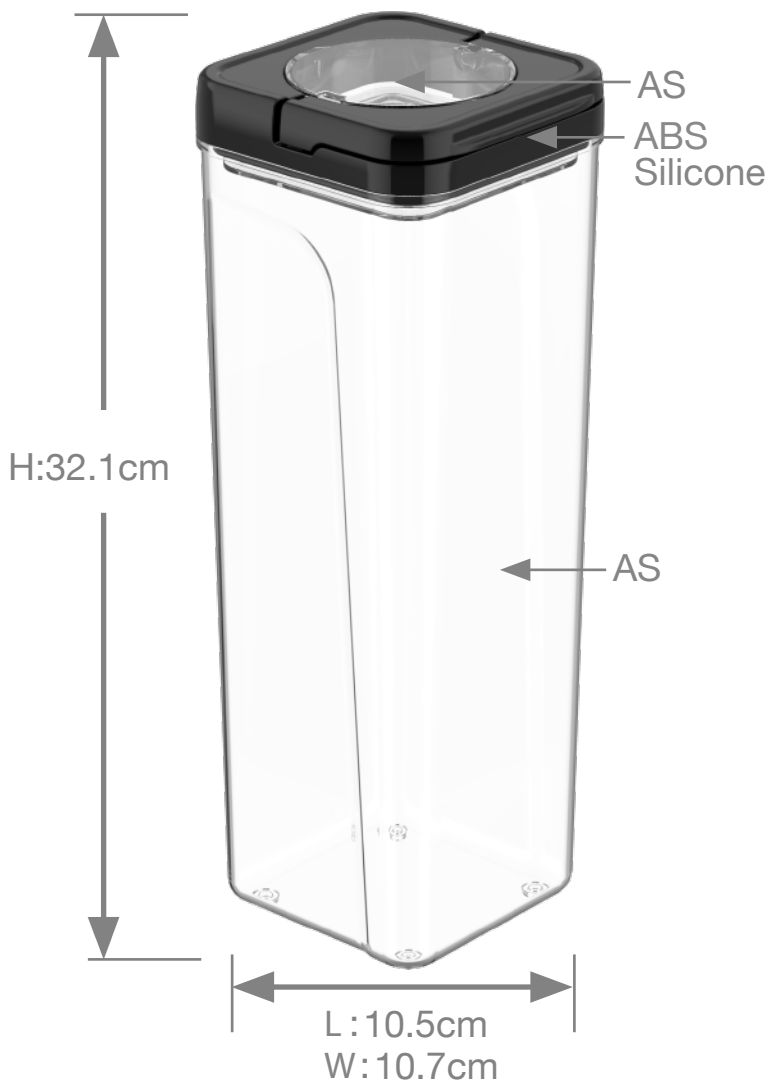

5 Pcs Storage Jar Set

#99262000 Black
#99261000 White
Color Box Size 32.0x10.9x33.0cm
Case Pack 4
Carton Cube 0.054m³

Item No.	Description	Capacity	Weigh	Color	Packaging	Casa Pack	Master Carton Size/ Cube	20FT	40FT
99262004 99261004	Storage Jar	370ml	170g	Black White	Unit Size 10.5x10.7x8.1cm	36	45.0x35.0x28.0cm/ 0.044m ³	27082	55227

KITCHEN STORAGE

SQUARE•LOK

- Large transparent top to view contents
- Secure one-step sealing lid
- BPA-Free
- Unique easy-to-hold shape
- Several stackable sizes

XL

#99262001 Black
#99261001 White
Unit Size 10.5x10.7x32.1cm
Case Pack 12
Carton Cube 0.054m³
2300ml