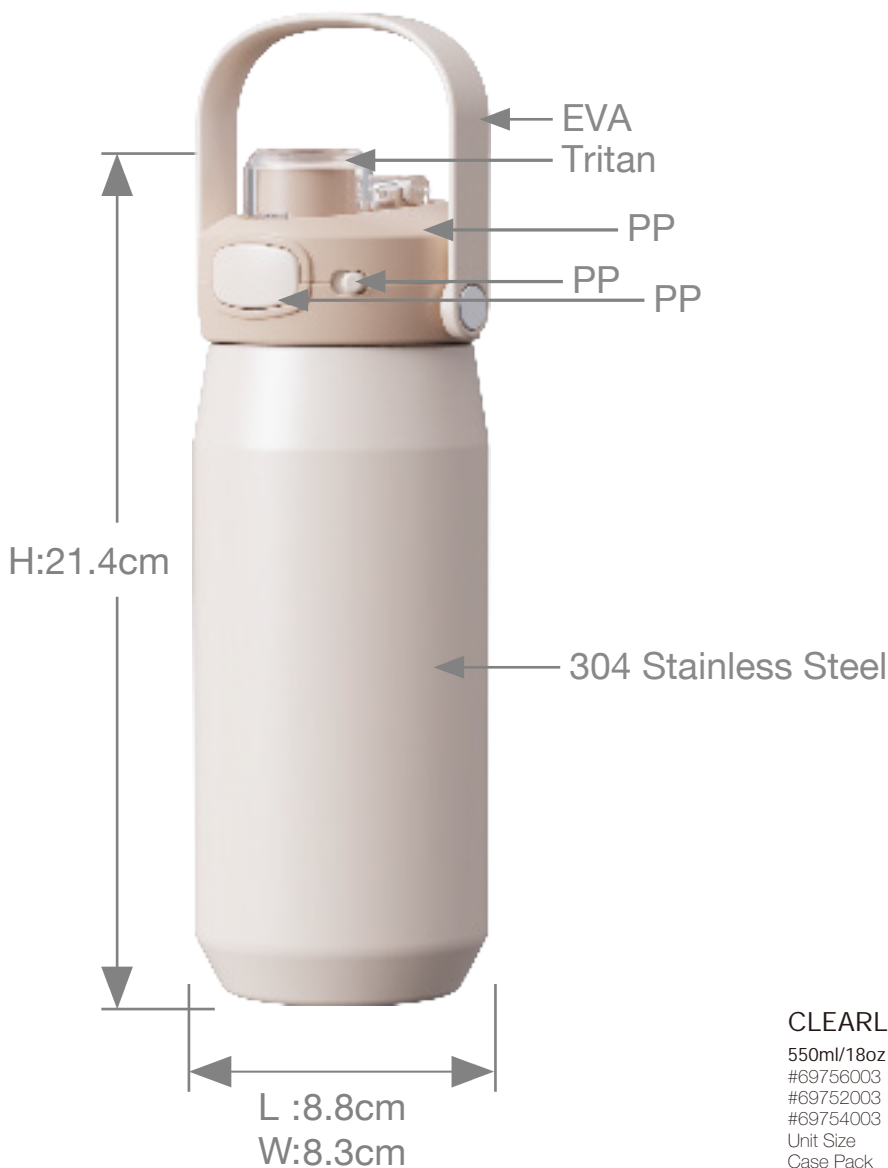

CLEARLOK TAPERED

THERMAL S.S.

- One button to open, one button to lock.
- Integrated folding handle, grab and go.
- Tapered stainless-steel thermal bottle.
- Available in three colors.
- 1000ml/33oz, 750ml/25oz, 550ml/18oz.

CLEARLOK TAPERED

550ml/18oz	
#69756003	Pale Peach
#69752003	Coal Black
#69754003	Mint Green
Unit Size	8.8x8.3x21.4cm
Case Pack	6
Carton Cube	0.013m ³

Item No.	Description	Capacity	Weigh	Color	Packaging	Casa Pack	Master Carton Size/ Cube	20FT	40FT
69756003 69752003 69754003	Water Bottle	550ml/ 18oz	/g	Pale Peach Coal Black Mint Green	Unit Size 8.8x8.3x21.4cm	6	27.5x19.5x24.0cm/ 0.013m ³	15277	31154