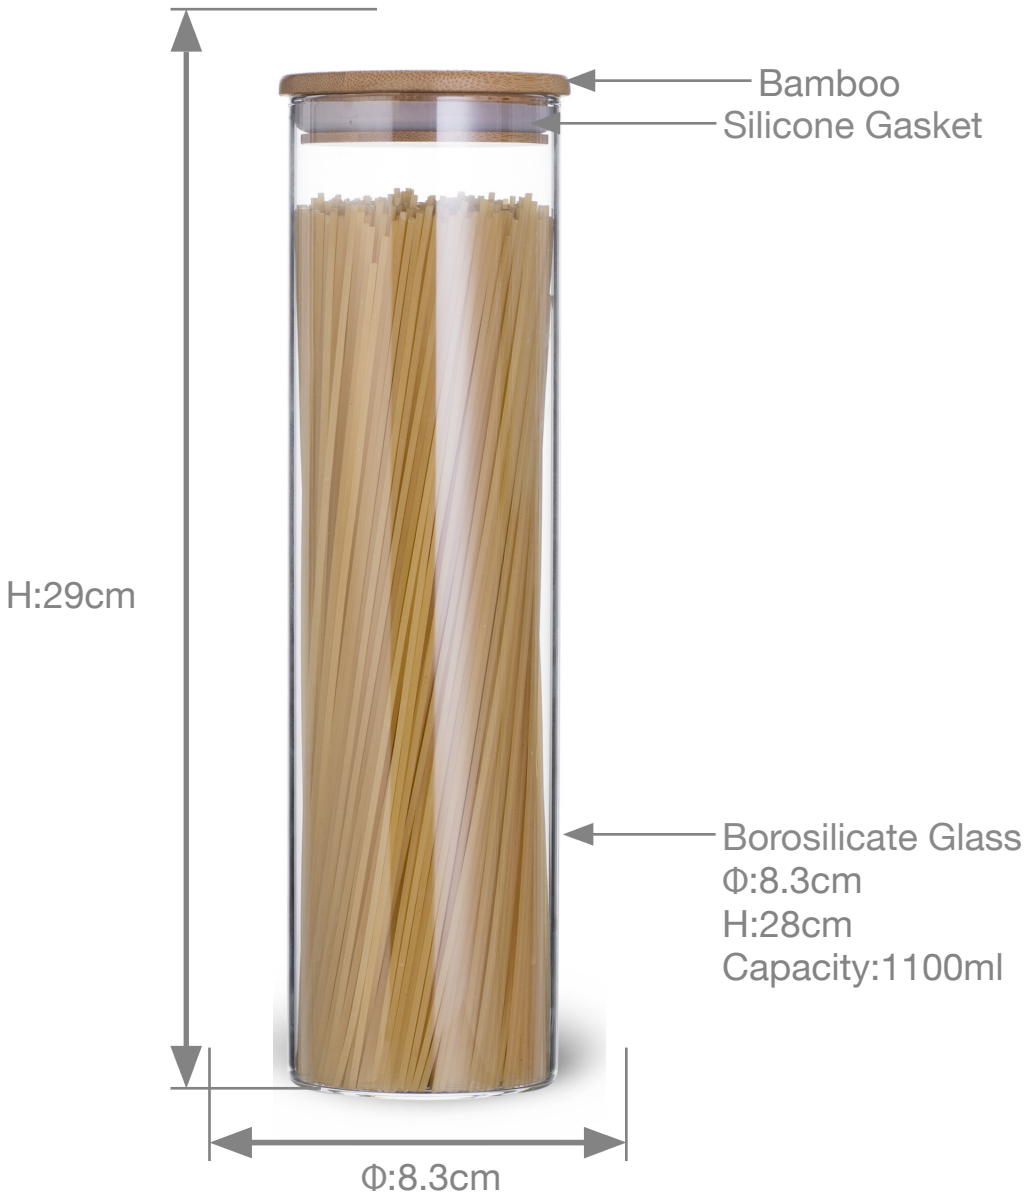

# BAMBOO ELEGANCE CLASSIC STORAGE JAR

SHELF-FRIENDLY

- Available in three sizes.
- Elegant bamboo lid for all your décor options.
- Sturdy lid with silicone seal.

**L**

#99099001  
Unit Size 8.3x8.3x29.0cm  
Case Pack 12  
Carton Cube 0.040m<sup>3</sup>  
1100ml

**M**

#99099002  
Unit Size 8.3x8.3x18.3cm  
Case Pack 12  
Carton Cube 0.027m<sup>3</sup>  
700ml

**S**

#99099003  
Unit Size 8.3x8.3x11.3cm  
Case Pack 24  
Carton Cube 0.034m<sup>3</sup>  
350ml

**3 Pcs Storage Jar Set**

#99099000  
Color Box Size 18.6x9.8x31.6cm  
Case Pack 6  
Carton Cube 0.041m<sup>3</sup>