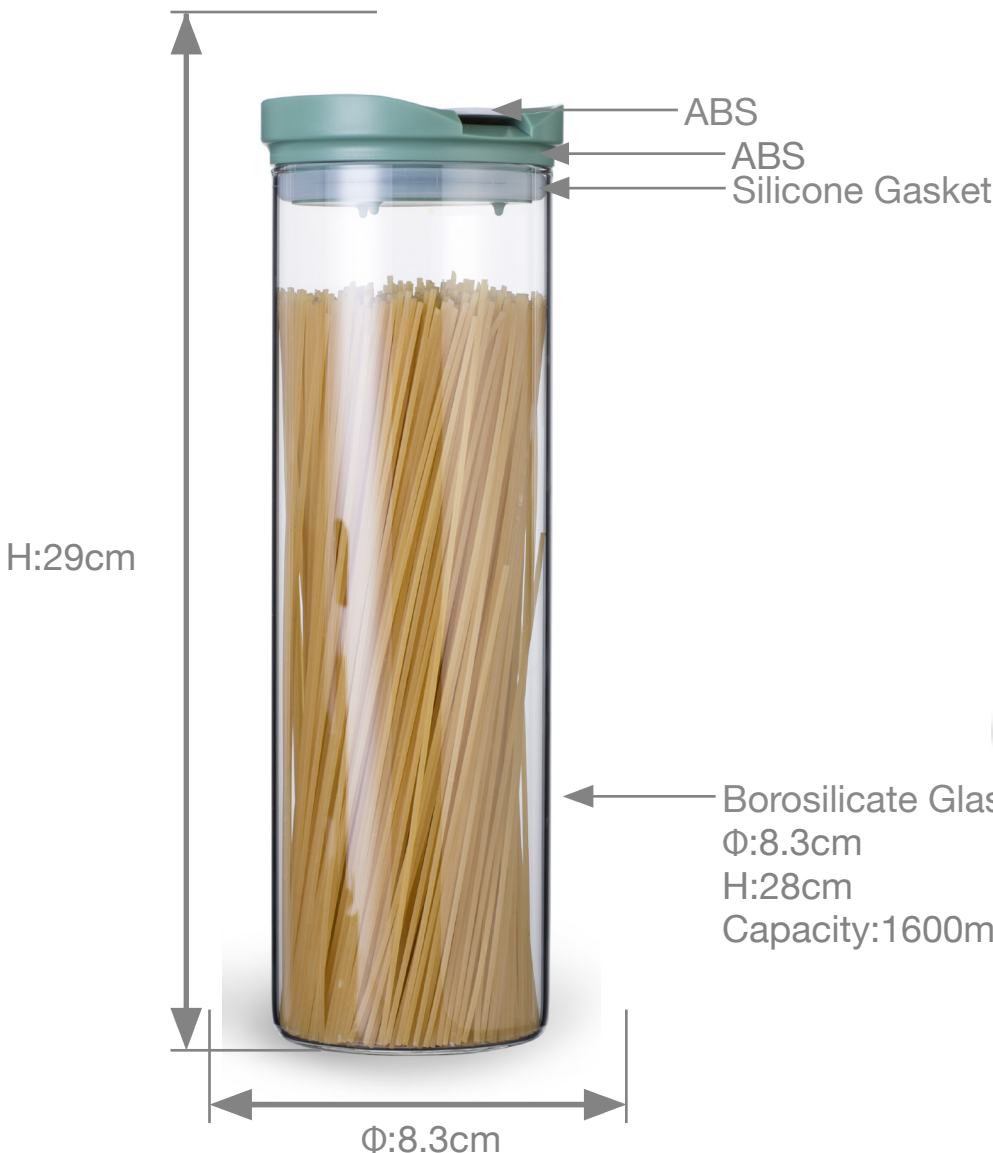

JULIUS

FLIP TAB RING SEAL STORAGE JAR

STACKABLE

- Spring-assisted tab for easy opening.
- Four available sizes made to stack securely.
- Uniform and strong silicone ring seal.

ABS
ABS

XL

#99082001 Black
#99081001 Grey
#99084001 Green
Unit Size 10.1x10.1x31.3cm
Case Pack 12
Carton Cube 0.060m³
1600ml

L

#99082002 Black
#99081002 Grey
#99084002 Green
Unit Size 10.1x10.1x23.8cm
Case Pack 12
Carton Cube 0.047m³
1300ml

M

#99082003 Black
#99081003 Grey
#99084003 Green
Unit Size 10.1x10.1x16.3cm
Case Pack 24
Carton Cube 0.065m³
800ml

S

#99082004 Black
#99081004 Grey
#99084004 Green
Unit Size 10.1x10.1x8.8cm
Case Pack 36
Carton Cube 0.057m³
330ml

4 Pcs Storage Jar Set

#99082000 Black
#99081000 Grey
#99084000 Green
Color Box Size 32.3x12.0x33.3cm
Case Pack 4
Carton Cube 0.061m³