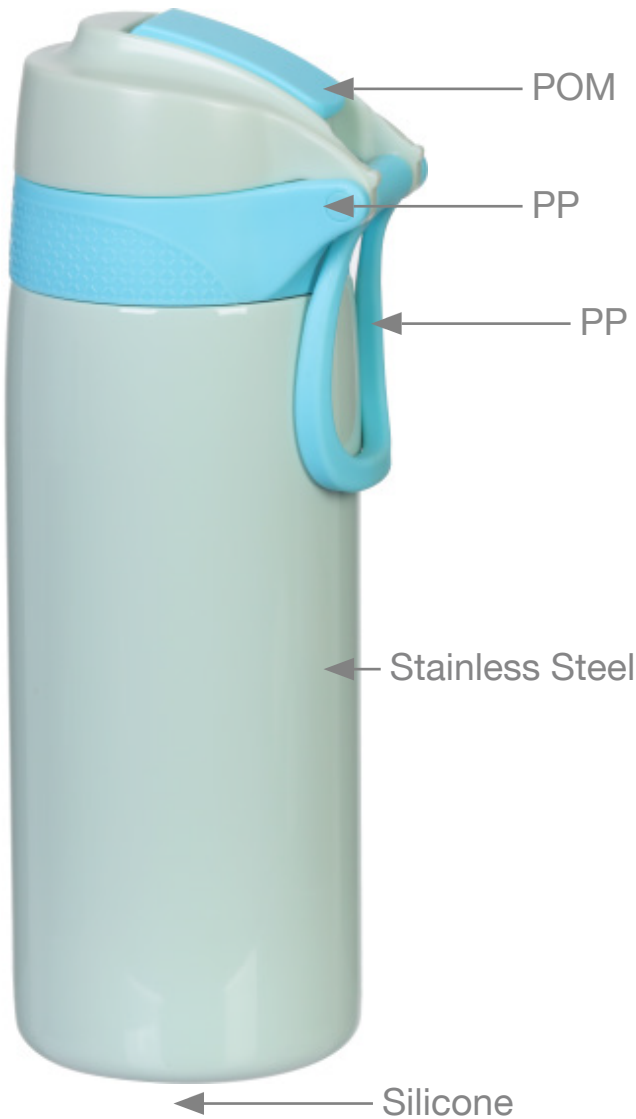

CAMLEVER THERMAL

The CAMLEVER mechanism is proven and reliable, and the convenient foldable handle adds a streamlined look. The CAMLEVER THERMAL continues those features in this stainless-steel version. Available in three colors and combinations, the THERMAL is simple to open and clean, with an integrated infusion filter.

Features

- Proven one-hand operation.
- Reliable leak-proof seal.
- Sleek design with foldable handle.

LID ONLY

BPA FREE

6 18

CAMLEVER THERMAL

69086002	Pale Peach
69087002	Mint Green
69082002	Coal Black
Unit Size	8,5x7,5x21,9cm
Case Pack	12
Carton Cube	0,023m ³
500ml/16oz	