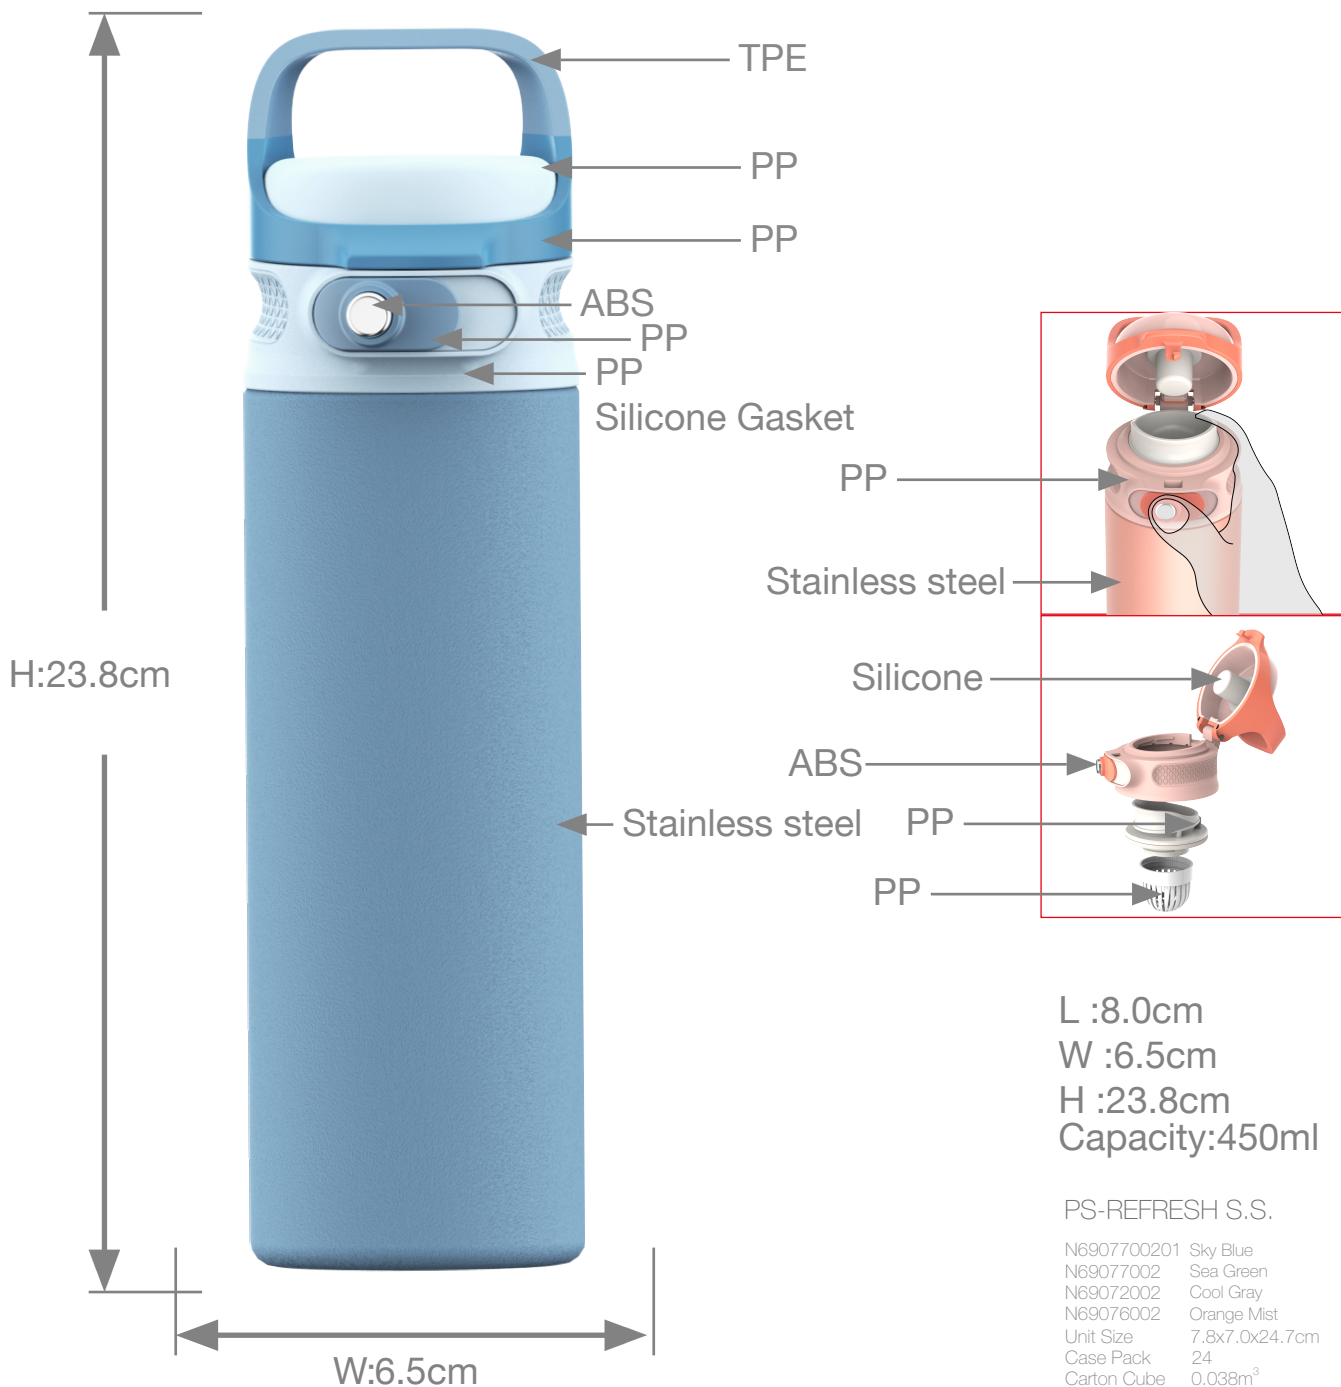

PS-REFRESH S.S. LIGHTWEIGHT THERMAL UNIQUE POWDER-COAT FINISH

- 450ml/15oz.
- Innovative AutoLOK technology, larger drinking area for hot drinks
- Lightweight and efficient stainless-steel
- Comfortable Powder-Coat finish

L :8.0cm
W :6.5cm
H :23.8cm
Capacity:450ml

PS-REFRESH S.S.

N6907700201	Sky Blue
N69077002	Sea Green
N69072002	Cool Gray
N69076002	Orange Mist
Unit Size	7.8x7.0x24.7cm
Case Pack	24
Carton Cube	0.038m ³
	450ml/15oz